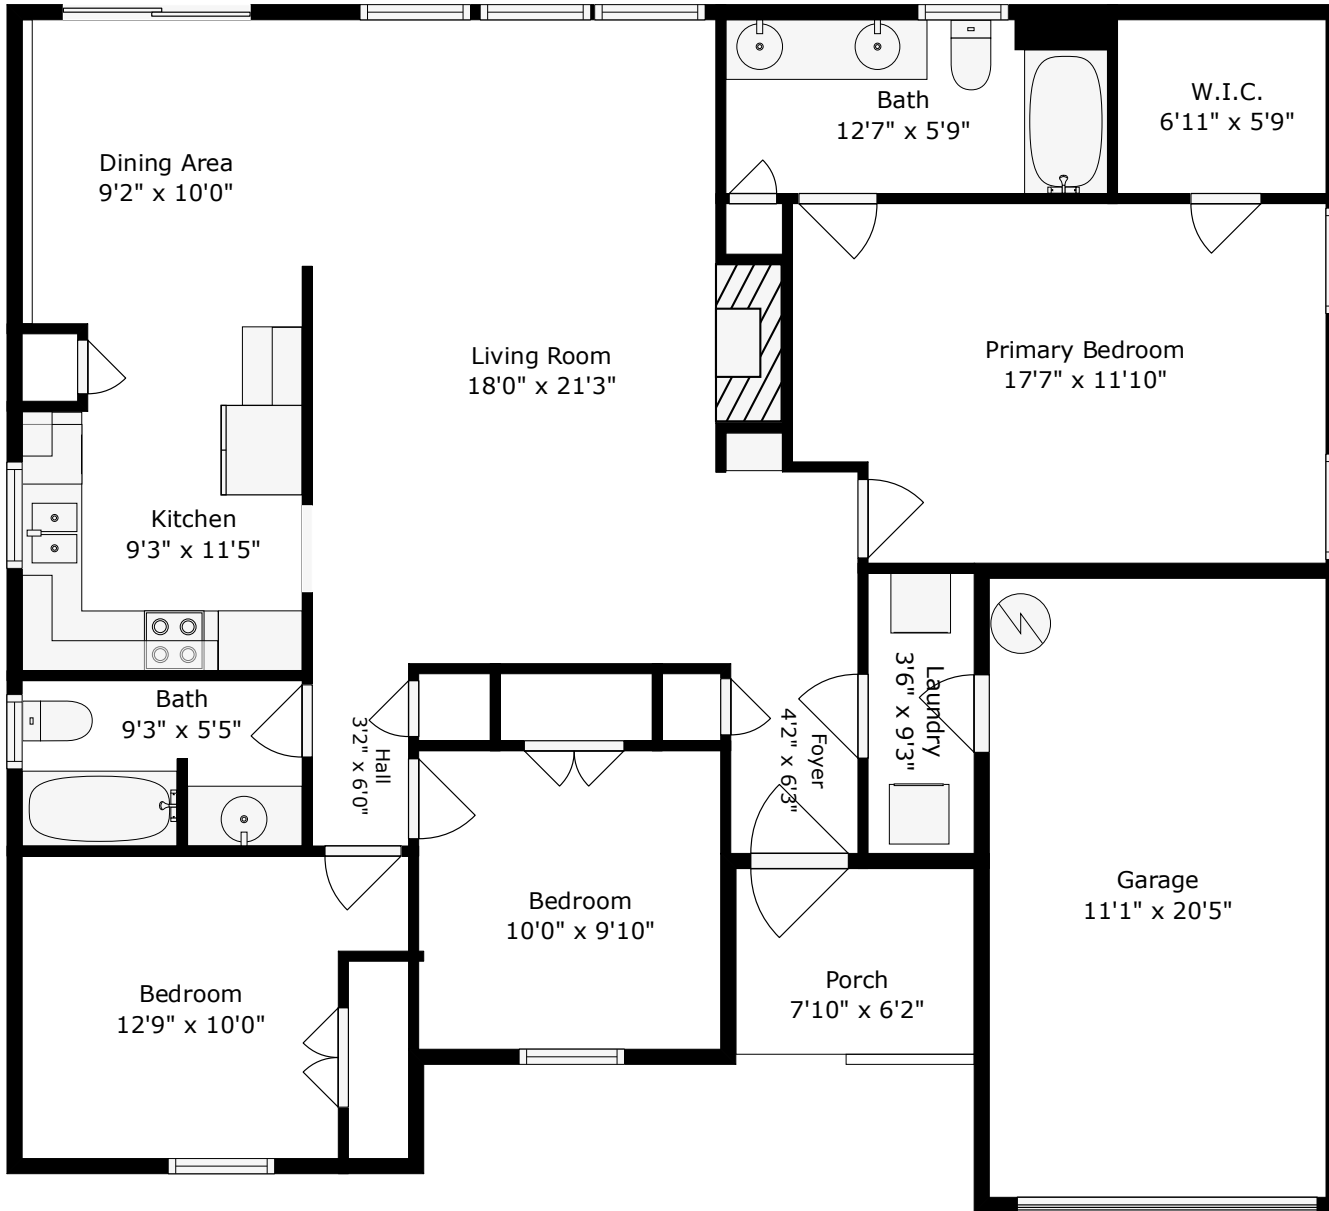

2776 Palmetto Hall Boulevard

Dunes West | Mount Pleasant, SC 29466

TOTAL: 1268 sq. ft

1st floor: 1268 sq. ft

EXCLUDED AREAS: GARAGE: 227 sq. ft, PORCH: 48 sq. ft, WALLS: 103 sq. ft