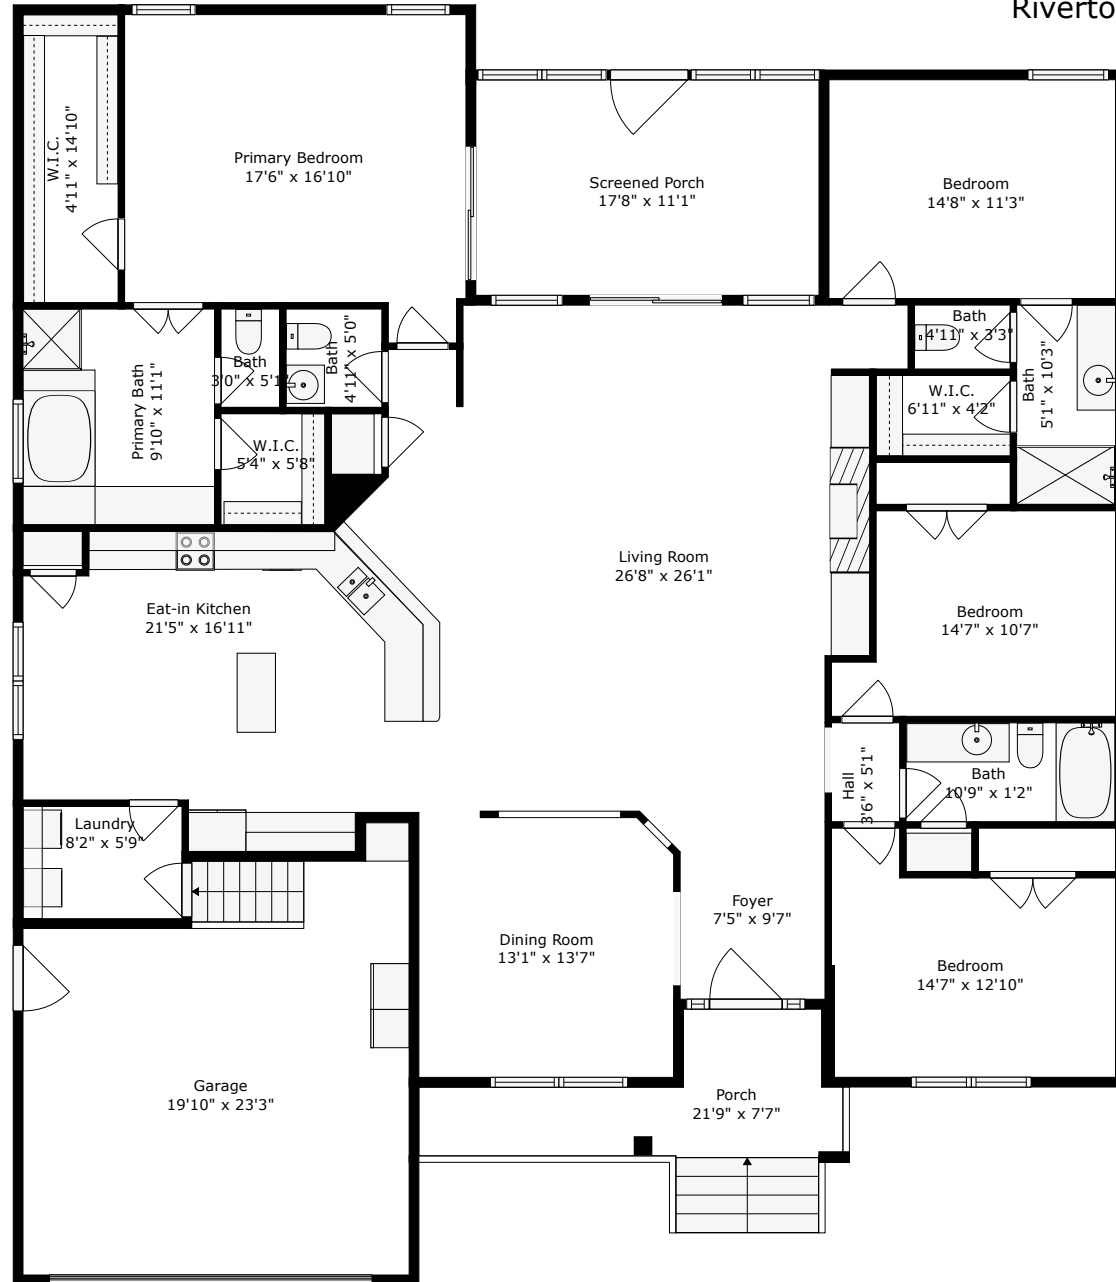

1433 Oakhurst Drive

Rivertowne | Mount Pleasant, SC 29466

TOTAL: 2491 sq. ft

FLOOR 1: 2491 sq. ft

EXCLUDED AREAS: GARAGE: 396 sq. ft, SCREENED PORCH: 196 sq. ft, PORCH: 135 sq. ft

Floor Plan Created by Cubicasa App. Measurements Deemed Highly Reliable But Not Guaranteed.