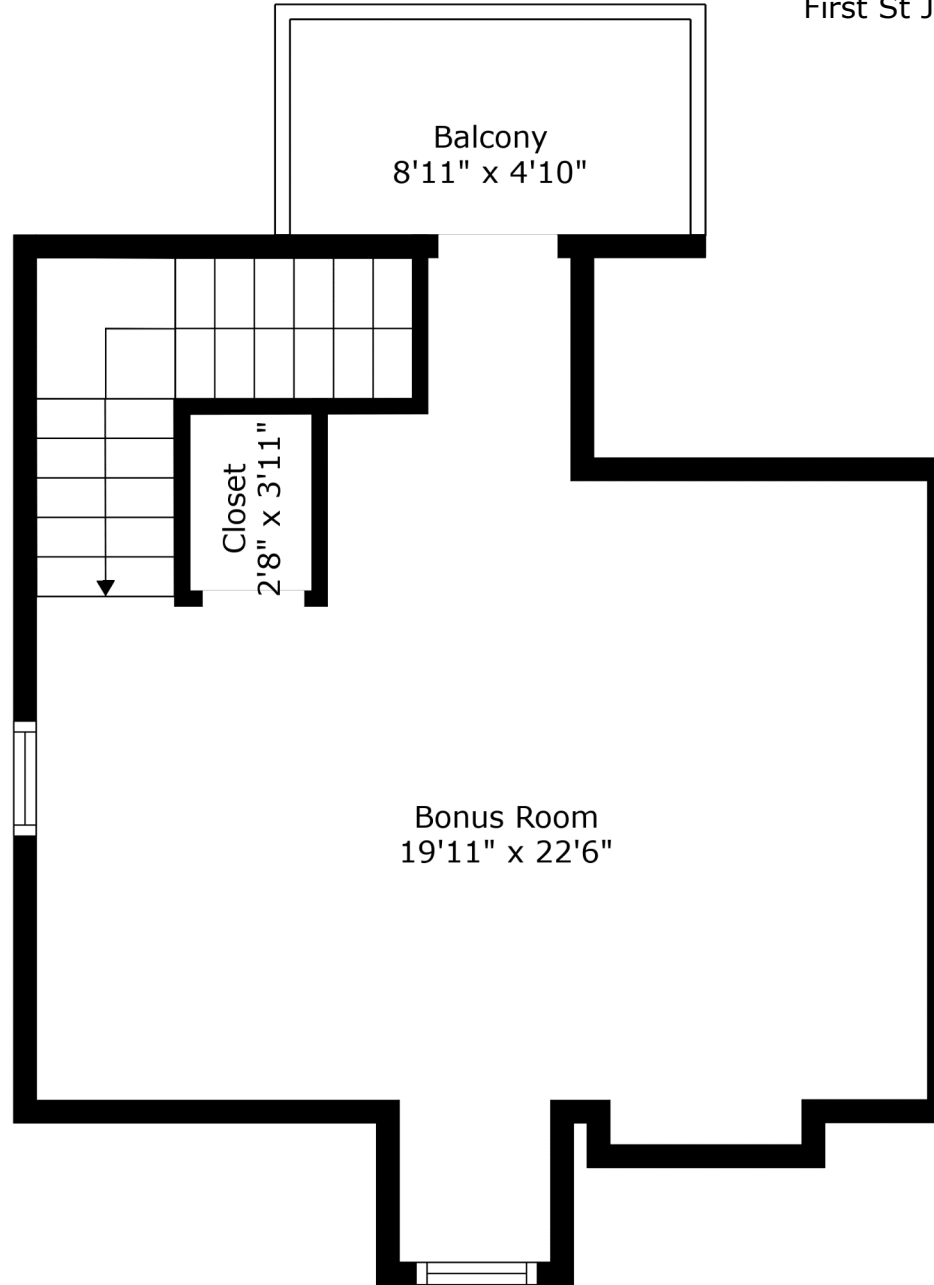

# 1117 Pickett Street

First St Johns | Moncks Corner, SC 29461

Floor 2

Floor 1

**TOTAL: 1328 sq. ft**  
FLOOR 1: 975 sq. ft, FLOOR 2: 353 sq. ft  
EXCLUDED AREAS: FRONT PORCH: 83 sq. ft, GARAGE: 405 sq. ft, BALCONY: 43 sq. ft

# 1117 Pickett Street

First St Johns | Moncks Corner, SC 29461

**TOTAL: 1328 sq. ft**  
FLOOR 1: 975 sq. ft, FLOOR 2: 353 sq. ft  
EXCLUDED AREAS: FRONT PORCH: 83 sq. ft, GARAGE: 405 sq. ft, BALCONY: 43 sq. ft

Measurements Are Calculated By Cubicasa Technology. Deemed Highly Reliable But Not Guaranteed.

**TOTAL: 1328 sq. ft**

FLOOR 1: 975 sq. ft, FLOOR 2: 353 sq. ft

EXCLUDED AREAS: FRONT PORCH: 83 sq. ft, GARAGE: 405 sq. ft, BALCONY: 43 sq. ft