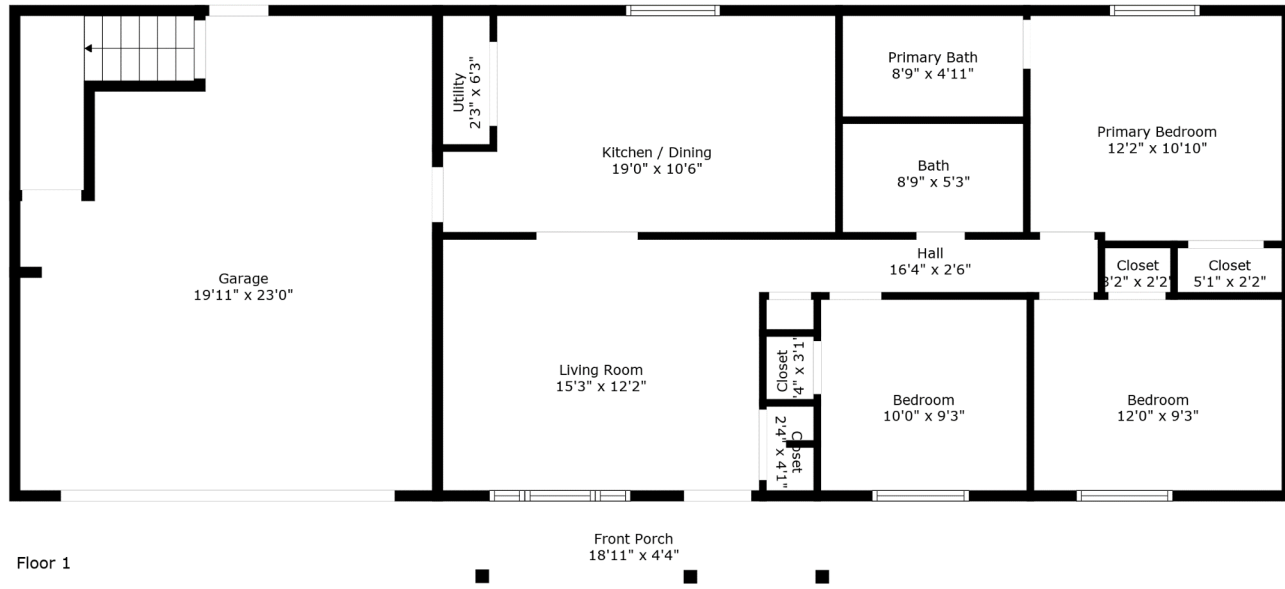

# 1117 Pickett Street

First St Johns | Moncks Corner, SC 29461

Floor 2

Floor 1

**TOTAL: 1328 sq. ft**  
FLOOR 1: 975 sq. ft, FLOOR 2: 353 sq. ft  
EXCLUDED AREAS: FRONT PORCH: 83 sq. ft, GARAGE: 405 sq. ft, BALCONY: 43 sq. ft

# 1117 Pickett Street

First St Johns | Moncks Corner, SC 29461

**TOTAL: 1328 sq. ft**  
FLOOR 1: 975 sq. ft, FLOOR 2: 353 sq. ft  
EXCLUDED AREAS: FRONT PORCH: 83 sq. ft, GARAGE: 405 sq. ft, BALCONY: 43 sq. ft

Measurements Are Calculated By Cubicasa Technology. Deemed Highly Reliable But Not Guaranteed.

**TOTAL: 1328 sq. ft**

FLOOR 1: 975 sq. ft, FLOOR 2: 353 sq. ft

EXCLUDED AREAS: FRONT PORCH: 83 sq. ft, GARAGE: 405 sq. ft, BALCONY: 43 sq. ft