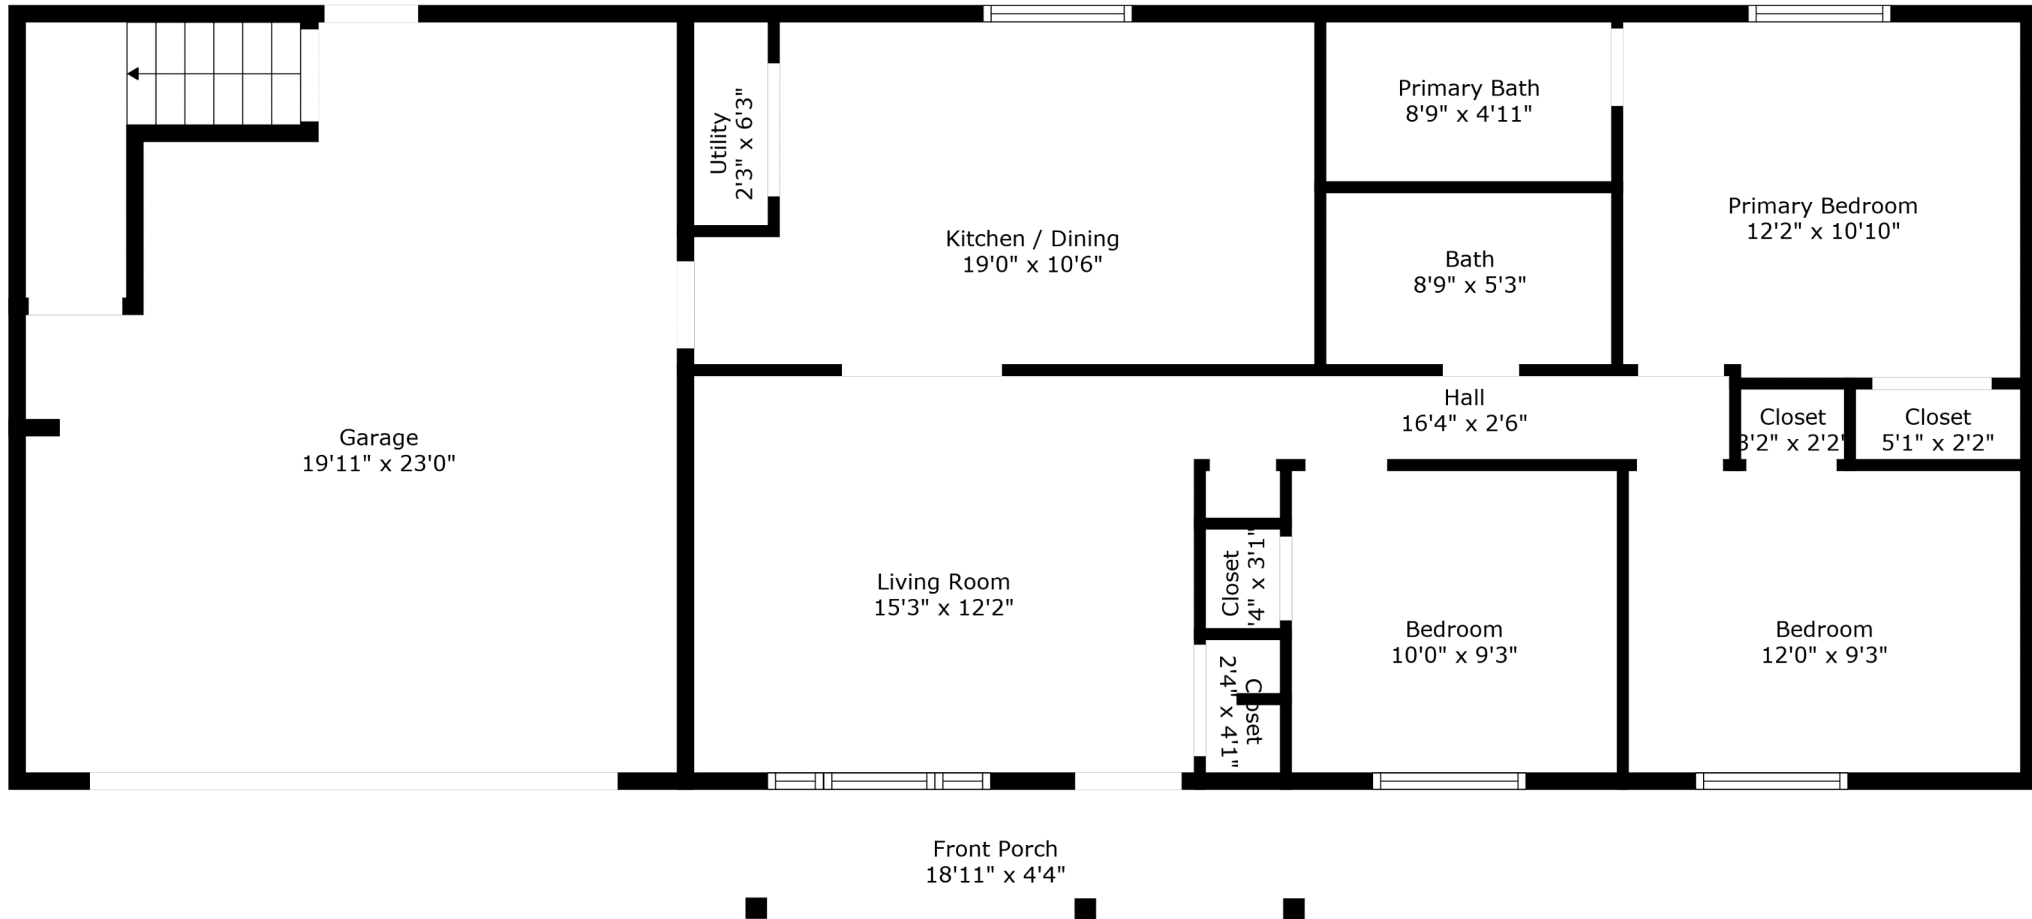

# 1117 Pickett Street

First St Johns | Moncks Corner, SC 29461

Floor 2

Floor 1

**TOTAL: 1328 sq. ft**  
FLOOR 1: 975 sq. ft, FLOOR 2: 353 sq. ft  
EXCLUDED AREAS: FRONT PORCH: 83 sq. ft, GARAGE: 405 sq. ft, BALCONY: 43 sq. ft

# 1117 Pickett Street

First St Johns | Moncks Corner, SC 29461

**TOTAL: 1328 sq. ft**  
FLOOR 1: 975 sq. ft, FLOOR 2: 353 sq. ft  
EXCLUDED AREAS: FRONT PORCH: 83 sq. ft, GARAGE: 405 sq. ft, BALCONY: 43 sq. ft

Measurements Are Calculated By Cubicasa Technology. Deemed Highly Reliable But Not Guaranteed.

**TOTAL: 1328 sq. ft**

FLOOR 1: 975 sq. ft, FLOOR 2: 353 sq. ft

EXCLUDED AREAS: FRONT PORCH: 83 sq. ft, GARAGE: 405 sq. ft, BALCONY: 43 sq. ft