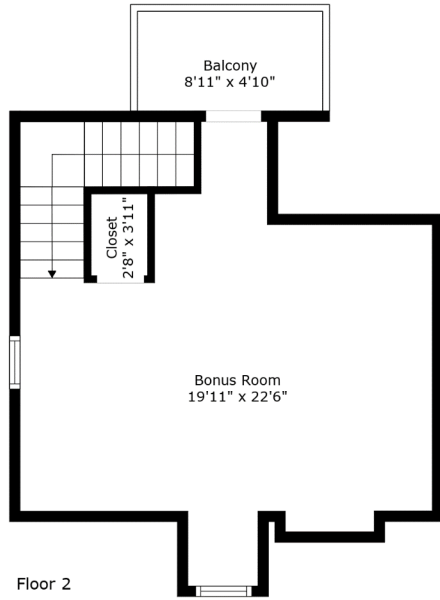

# 1117 Pickett Street

First St Johns | Moncks Corner, SC 29461

Floor 2

Floor 1

**TOTAL: 1328 sq. ft**  
FLOOR 1: 975 sq. ft, FLOOR 2: 353 sq. ft  
EXCLUDED AREAS: FRONT PORCH: 83 sq. ft, GARAGE: 405 sq. ft, BALCONY: 43 sq. ft

# 1117 Pickett Street

First St Johns | Moncks Corner, SC 29461

**TOTAL: 1328 sq. ft**  
FLOOR 1: 975 sq. ft, FLOOR 2: 353 sq. ft  
EXCLUDED AREAS: FRONT PORCH: 83 sq. ft, GARAGE: 405 sq. ft, BALCONY: 43 sq. ft

Measurements Are Calculated By Cubicasa Technology. Deemed Highly Reliable But Not Guaranteed.

**TOTAL: 1328 sq. ft**

FLOOR 1: 975 sq. ft, FLOOR 2: 353 sq. ft

EXCLUDED AREAS: FRONT PORCH: 83 sq. ft, GARAGE: 405 sq. ft, BALCONY: 43 sq. ft