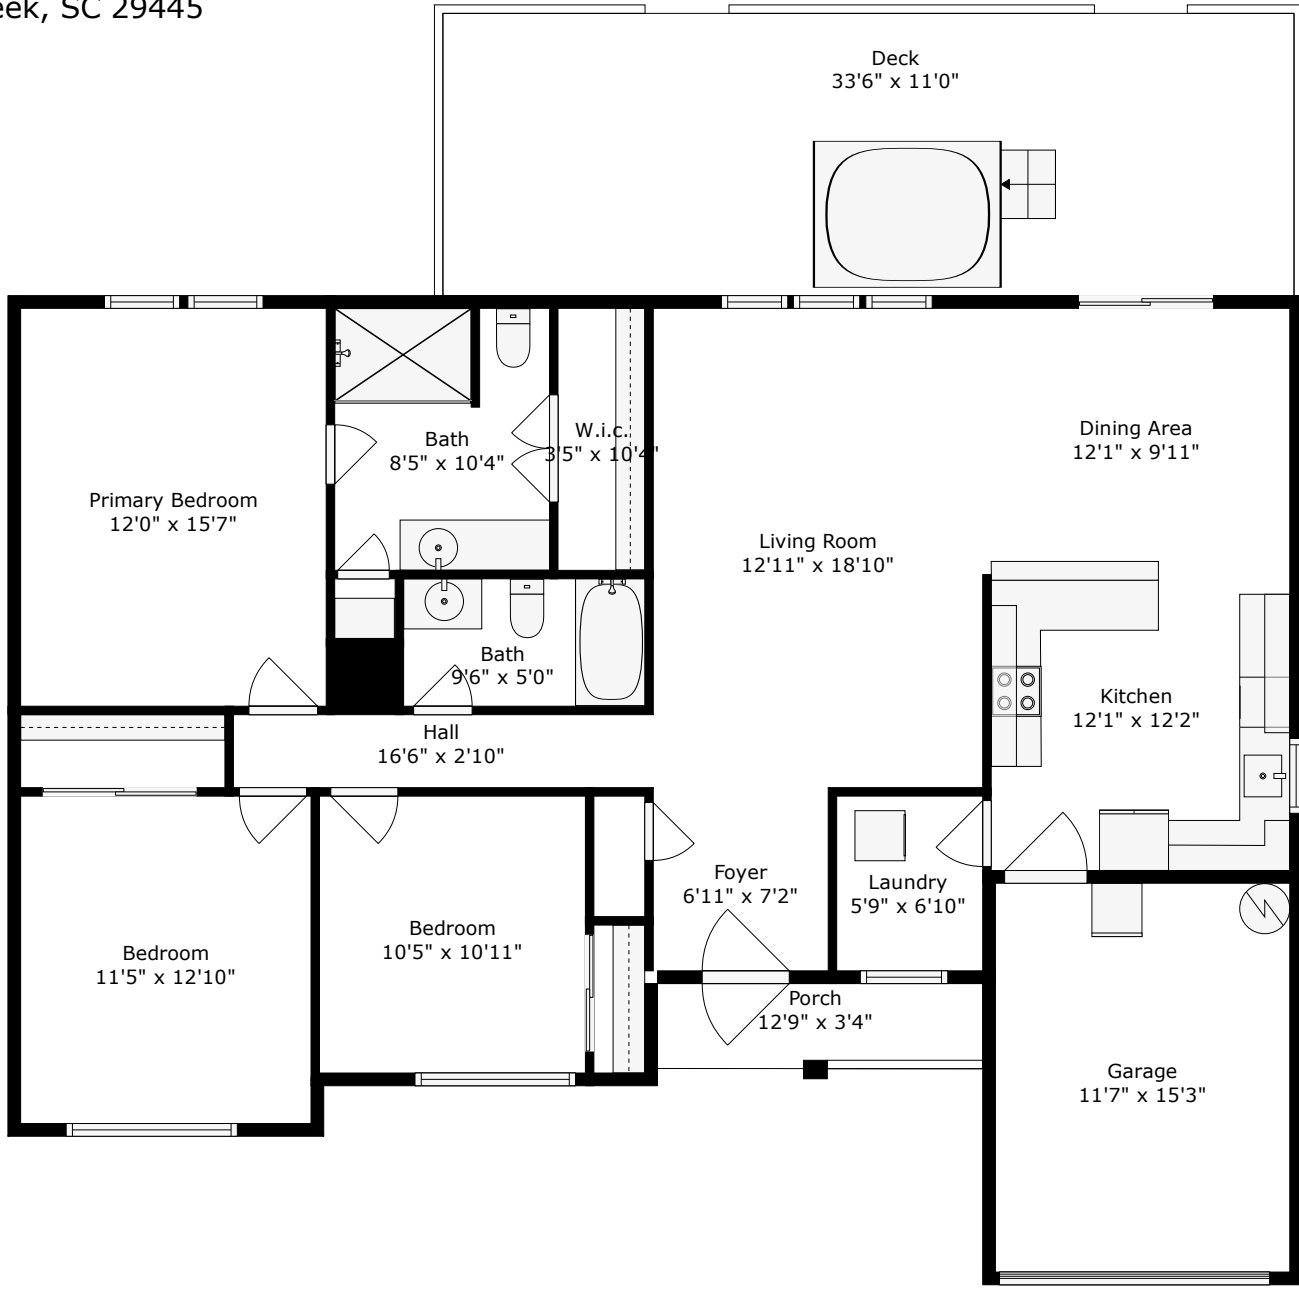

# 151 Penzance Boulevard

Devon Forest | Goose Creek, SC 29445

**TOTAL: 1375 sq. ft**

FLOOR 1: 1375 sq. ft

EXCLUDED AREAS: GARAGE: 177 sq. ft, DECK: 371 sq. ft, PORCH: 43 sq. ft

Floor Plan Created by Cubicasa App. Measurements Deemed Highly Reliable But Not Guaranteed.