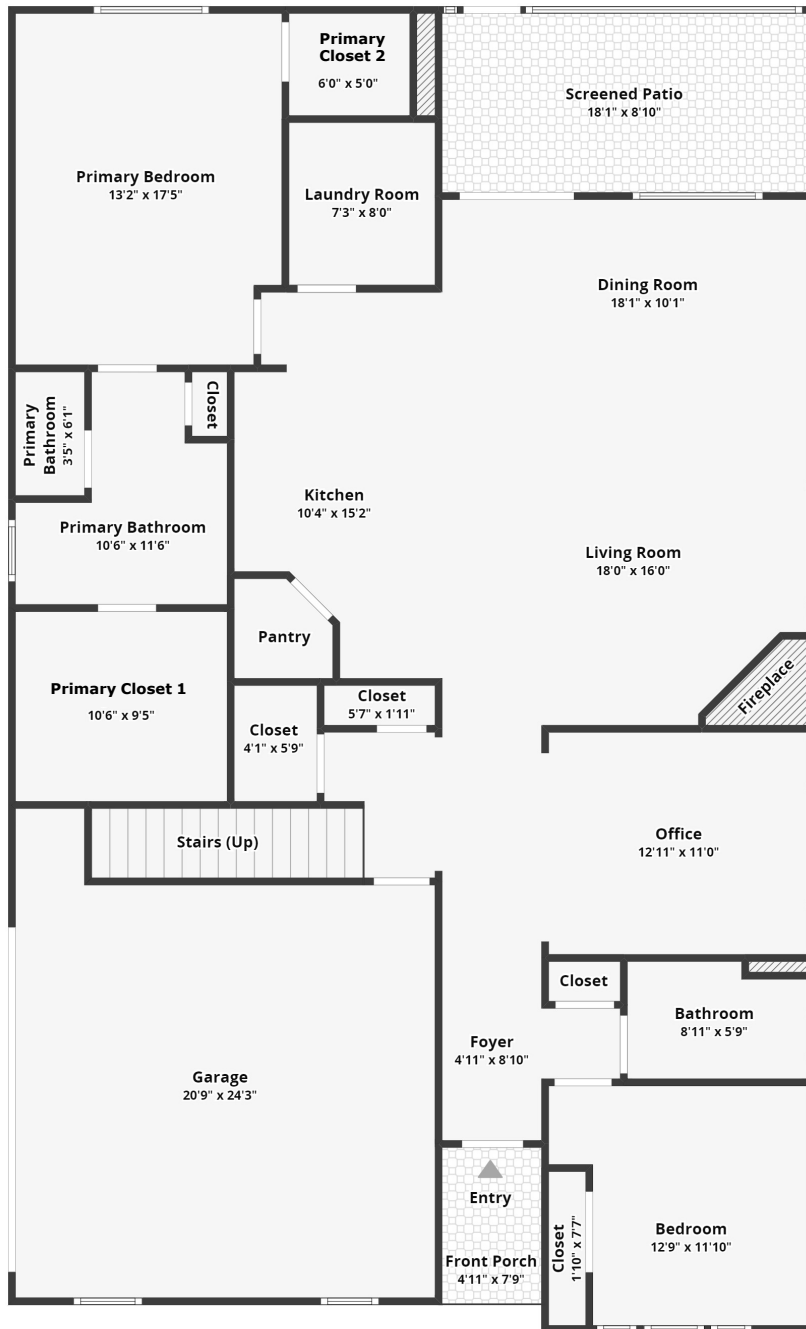

3028 Rampart Road

Summit | Summerville, SC 29483

Space Not Shown