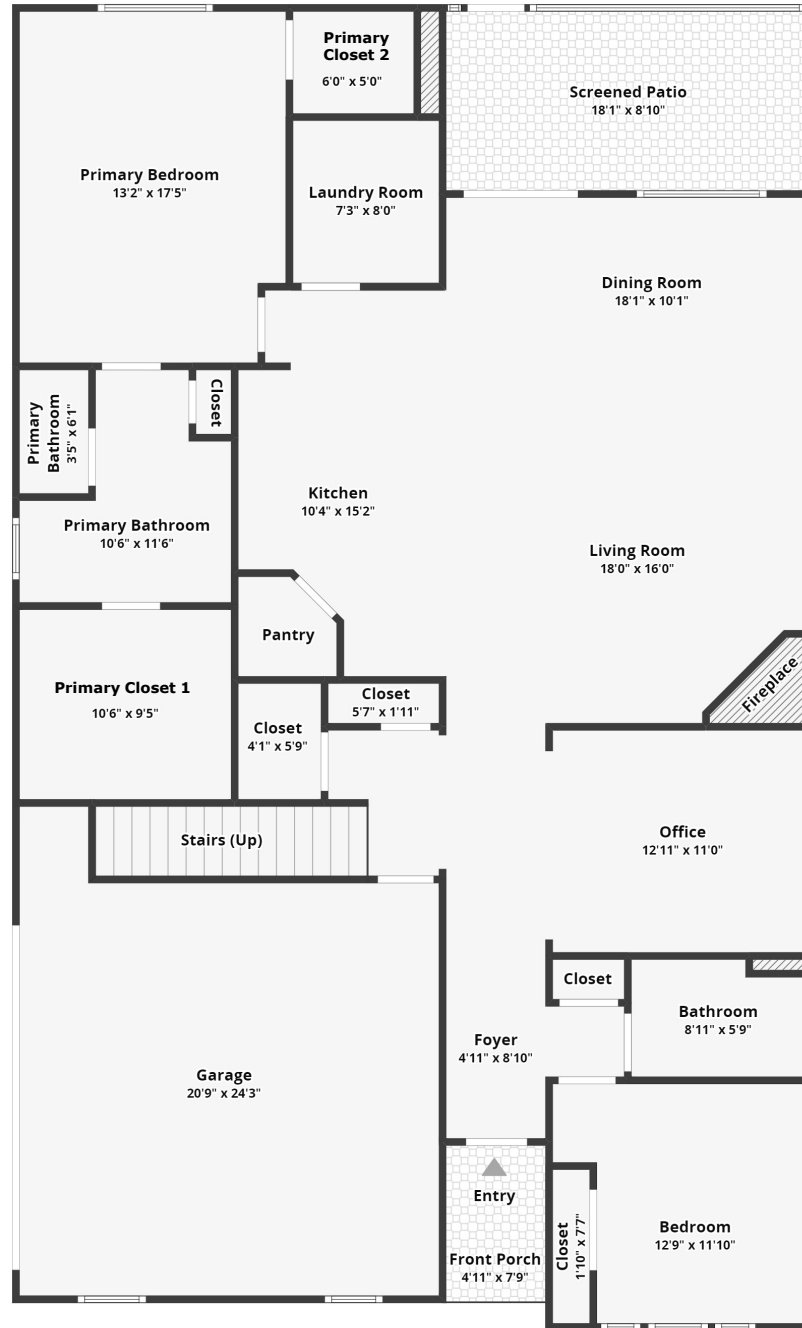

3028 Rampart Road

Summit | Summerville, SC 29483