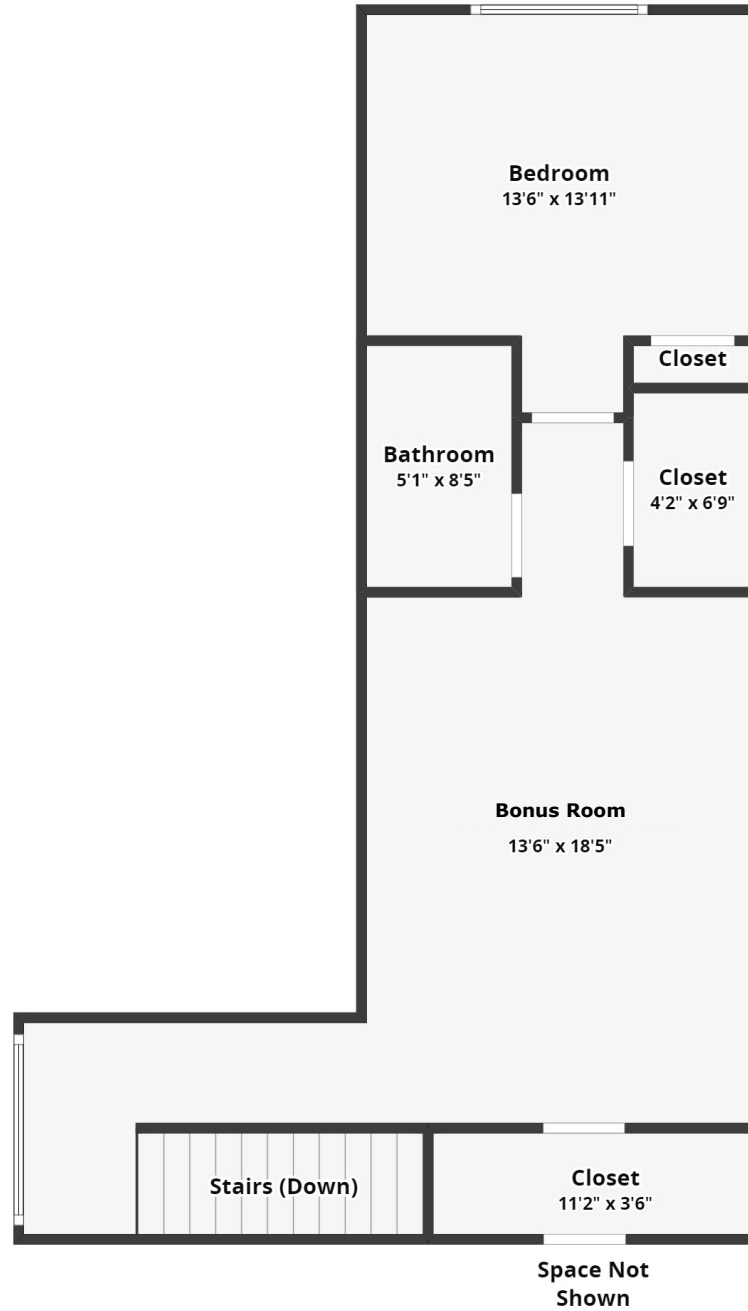

3028 Rampart Road

Summit | Summerville, SC 29483