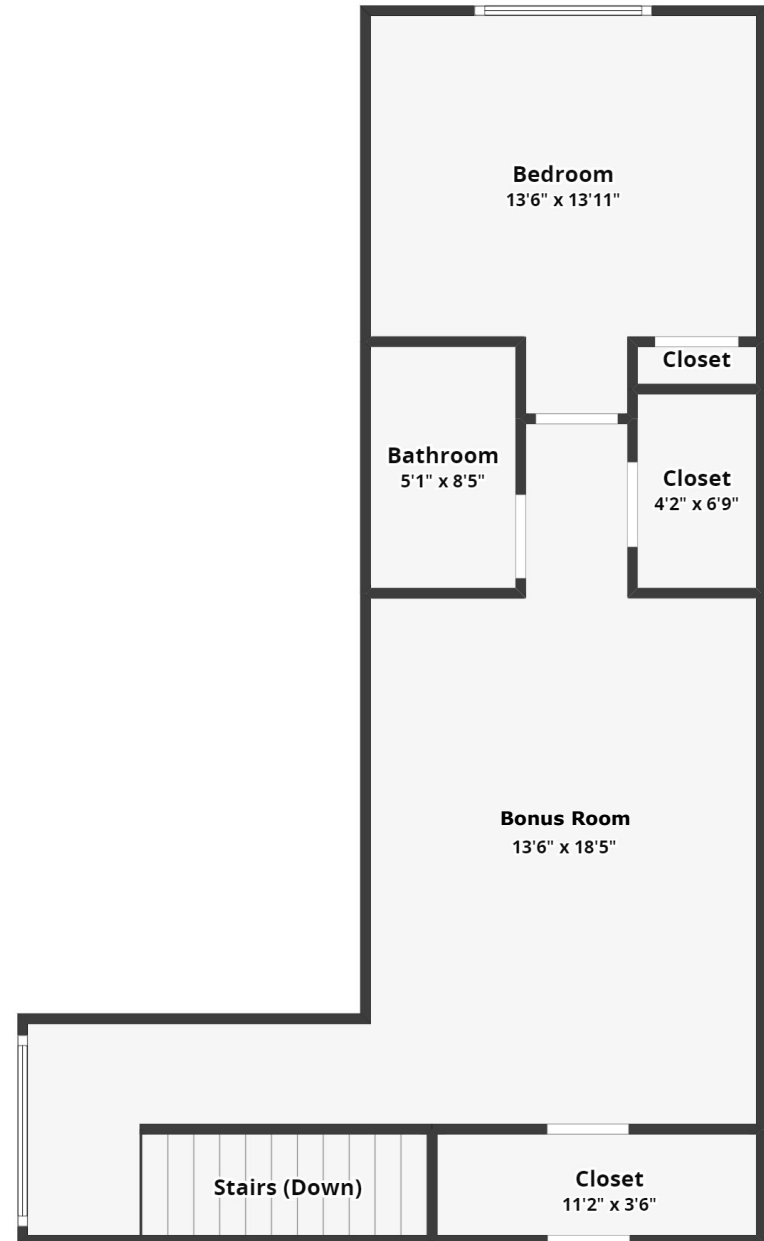

3028 Rampart Road

Summit | Summerville, SC 29483

Space Not Shown