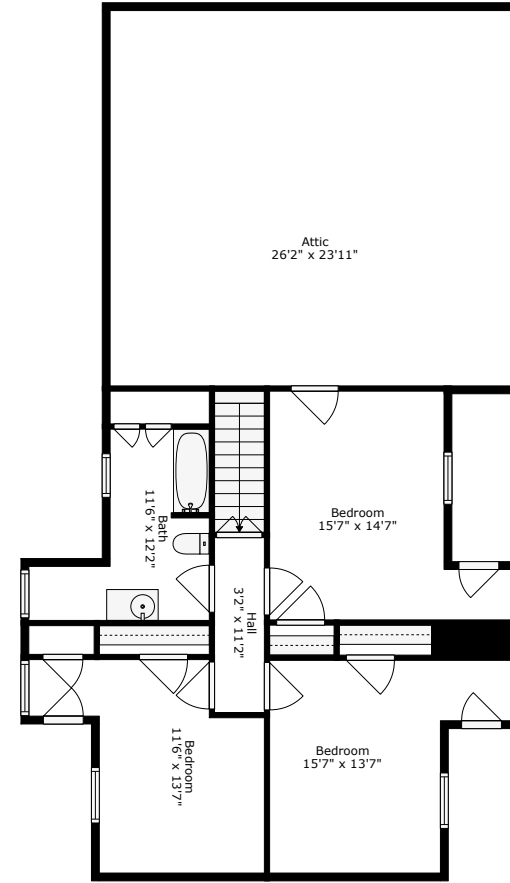

130 Linwood Lane

Historic District | Summerville, SC 29483

TOTAL: 3079 sq. ft
FLOOR 1: 2398 sq. ft, FLOOR 2: 681 sq. ft
EXCLUDED AREAS: SCREENED PORCH: 91 sq. ft, PORCH: 286 sq. ft, DECK: 83 sq. ft,
FIREPLACE: 11 sq. ft, LOW CEILING: 238 sq. ft, ATTIC: 466 sq. ft

Floor 1

TOTAL: 3079 sq. ft

FLOOR 1: 2398 sq. ft, FLOOR 2: 681 sq. ft

EXCLUDED AREAS: SCREENED PORCH: 91 sq. ft, PORCH: 286 sq. ft, DECK: 83 sq. ft,
FIREPLACE: 11 sq. ft, LOW CEILING: 238 sq. ft, ATTIC: 466 sq. ft

Floor 2

TOTAL: 3079 sq. ft
FLOOR 1: 2398 sq. ft, FLOOR 2: 681 sq. ft
EXCLUDED AREAS: SCREENED PORCH: 91 sq. ft, PORCH: 286 sq. ft, DECK: 83 sq. ft,
FIREPLACE: 11 sq. ft, LOW CEILING: 238 sq. ft, ATTIC: 466 sq. ft