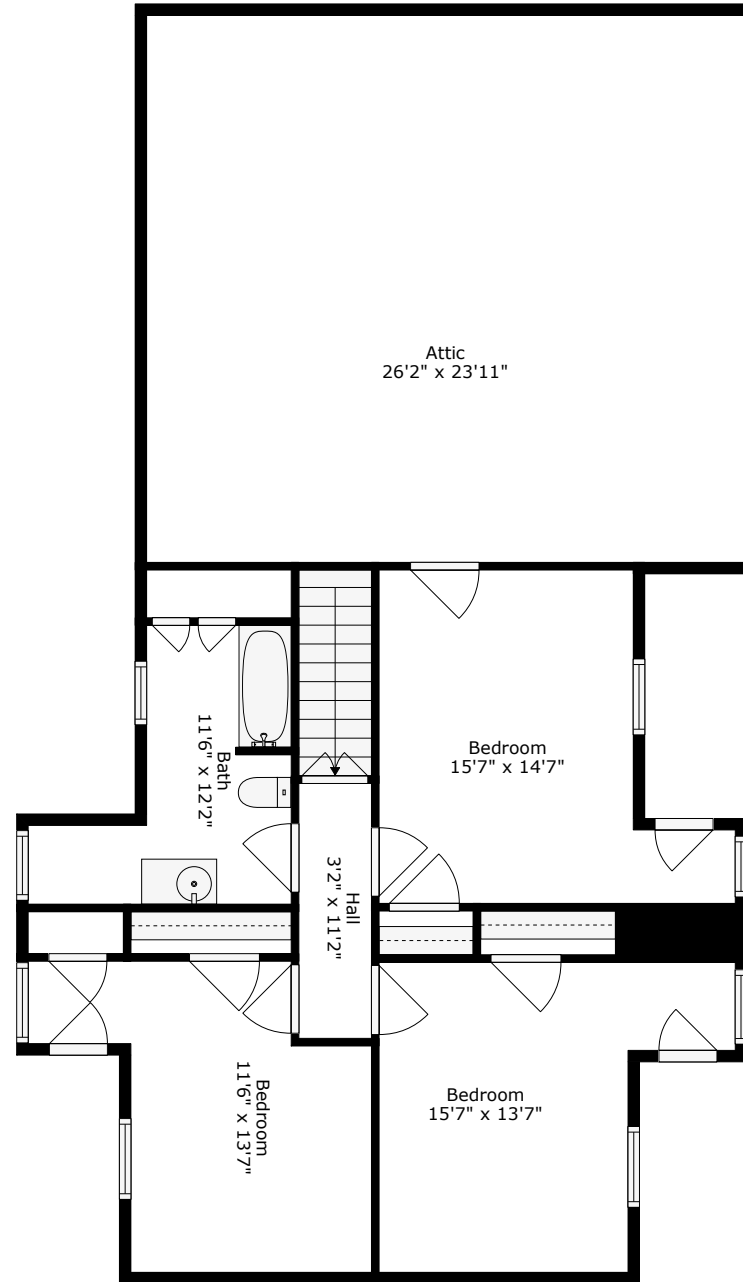

130 Linwood Lane

Historic District | Summerville, SC 29483

TOTAL: 3079 sq. ft
FLOOR 1: 2398 sq. ft, FLOOR 2: 681 sq. ft
EXCLUDED AREAS: SCREENED PORCH: 91 sq. ft, PORCH: 286 sq. ft, DECK: 83 sq. ft,
FIREPLACE: 11 sq. ft, LOW CEILING: 238 sq. ft, ATTIC: 466 sq. ft

Floor 1

TOTAL: 3079 sq. ft

FLOOR 1: 2398 sq. ft, FLOOR 2: 681 sq. ft

EXCLUDED AREAS: SCREENED PORCH: 91 sq. ft, PORCH: 286 sq. ft, DECK: 83 sq. ft,
FIREPLACE: 11 sq. ft, LOW CEILING: 238 sq. ft, ATTIC: 466 sq. ft

Floor 2

TOTAL: 3079 sq. ft
FLOOR 1: 2398 sq. ft, FLOOR 2: 681 sq. ft
EXCLUDED AREAS: SCREENED PORCH: 91 sq. ft, PORCH: 286 sq. ft, DECK: 83 sq. ft,
FIREPLACE: 11 sq. ft, LOW CEILING: 238 sq. ft, ATTIC: 466 sq. ft