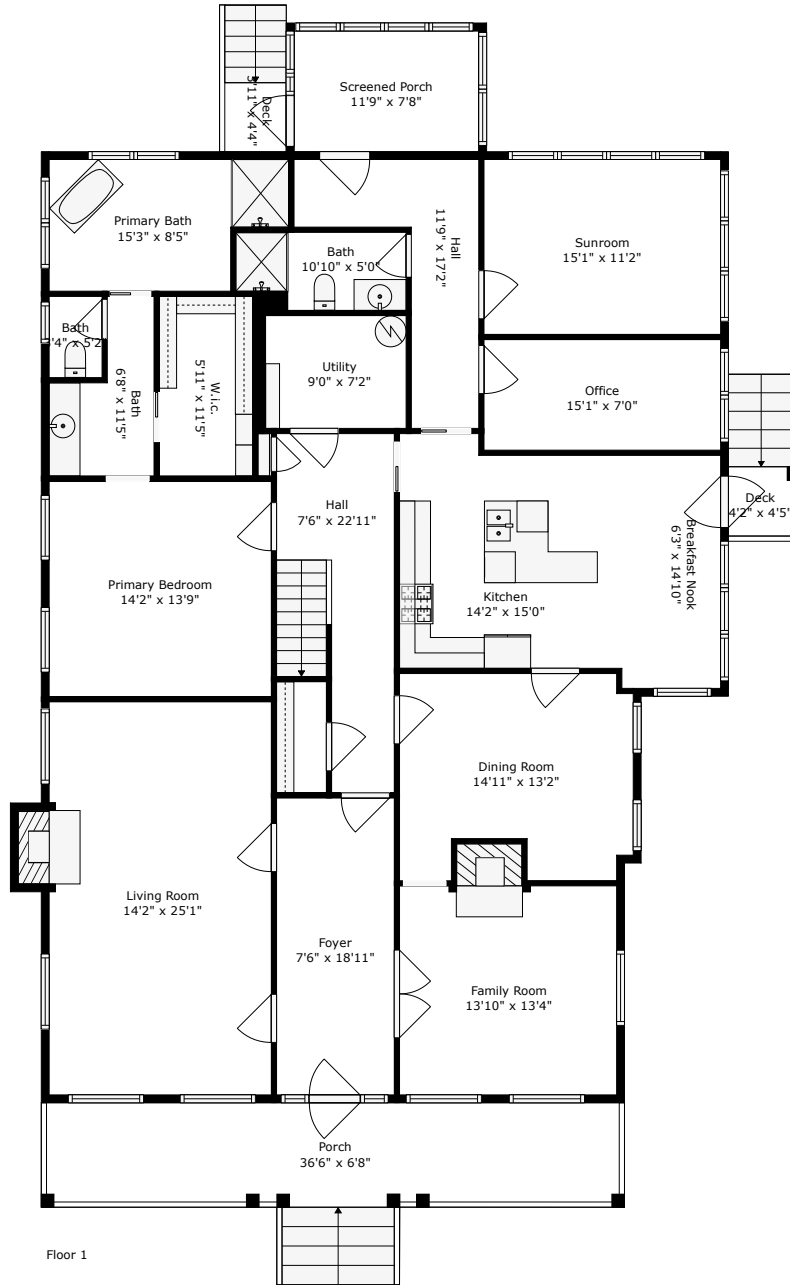

130 Linwood Lane

Historic District | Summerville, SC 29483

TOTAL: 3079 sq. ft
FLOOR 1: 2398 sq. ft, FLOOR 2: 681 sq. ft
EXCLUDED AREAS: SCREENED PORCH: 91 sq. ft, PORCH: 286 sq. ft, DECK: 83 sq. ft,
FIREPLACE: 11 sq. ft, LOW CEILING: 238 sq. ft, ATTIC: 466 sq. ft

Floor 1

TOTAL: 3079 sq. ft

FLOOR 1: 2398 sq. ft, FLOOR 2: 681 sq. ft

EXCLUDED AREAS: SCREENED PORCH: 91 sq. ft, PORCH: 286 sq. ft, DECK: 83 sq. ft,
FIREPLACE: 11 sq. ft, LOW CEILING: 238 sq. ft, ATTIC: 466 sq. ft

Floor 2

TOTAL: 3079 sq. ft
FLOOR 1: 2398 sq. ft, FLOOR 2: 681 sq. ft
EXCLUDED AREAS: SCREENED PORCH: 91 sq. ft, PORCH: 286 sq. ft, DECK: 83 sq. ft,
FIREPLACE: 11 sq. ft, LOW CEILING: 238 sq. ft, ATTIC: 466 sq. ft