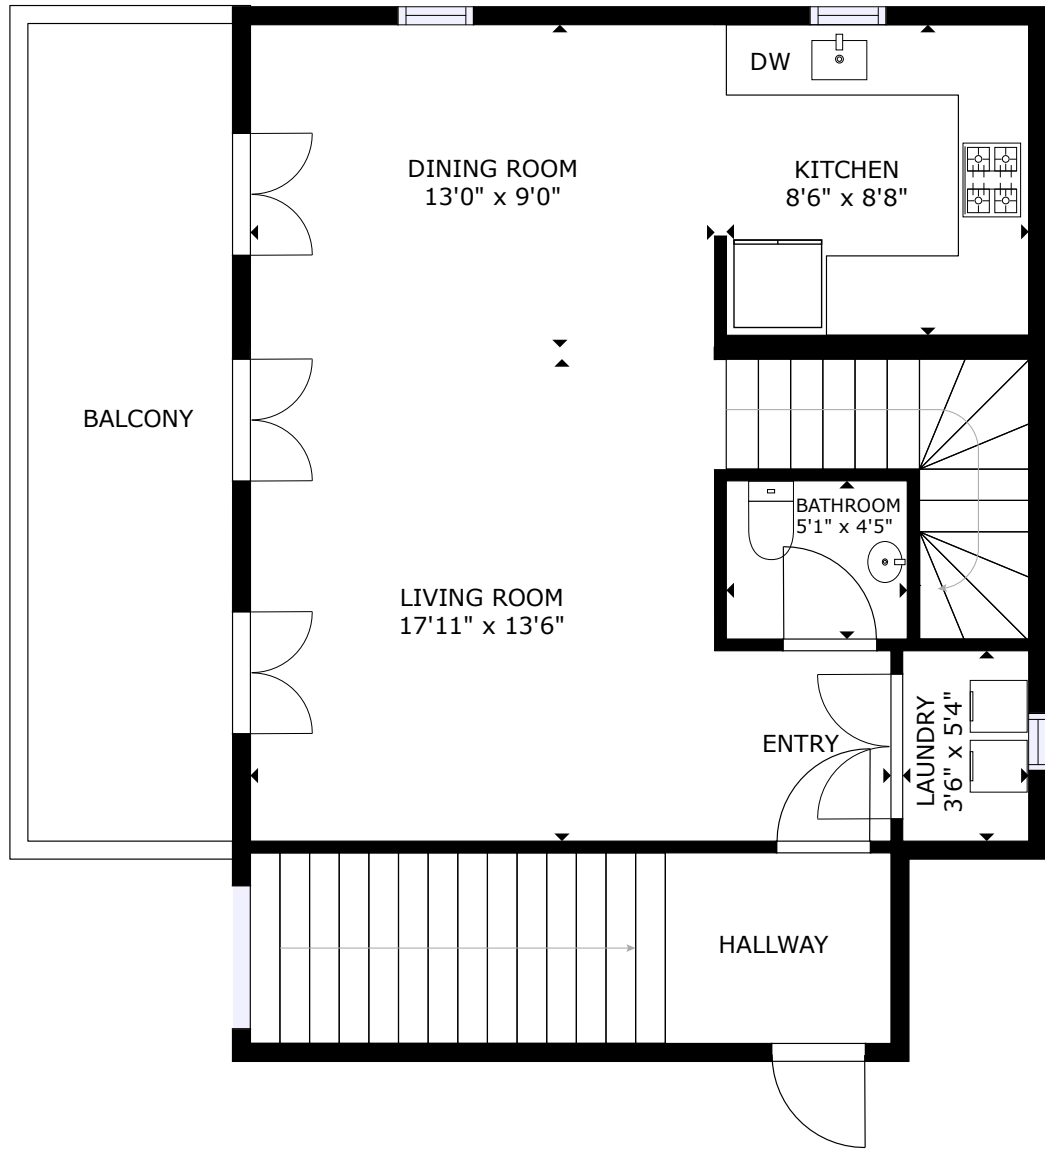

22 Iron Forge Alley

Charleston, SC 29403

GROSS INTERNAL AREA
FLOOR 1: 599 sq. ft, FLOOR 2: 515 sq. ft,
FLOOR 3: 366 sq. ft, TOTAL: 1,480 sq. ft
SIZES AND DIMENSIONS ARE APPROXIMATE, ACTUAL MAY VARY.

22 Iron Forge Alley

Charleston, SC 29403

FLOOR 1

GROSS INTERNAL AREA
FLOOR 1: 599 sq. ft, FLOOR 2: 515 sq. ft,
FLOOR 3: 366 sq. ft, TOTAL: 1,480 sq. ft
SIZES AND DIMENSIONS ARE APPROXIMATE, ACTUAL MAY VARY.

22 Iron Forge Alley

Charleston, SC 29403

FLOOR 2

GROSS INTERNAL AREA
FLOOR 1: 599 sq. ft, FLOOR 2: 515 sq. ft,
FLOOR 3: 366 sq. ft, TOTAL: 1,480 sq. ft
SIZES AND DIMENSIONS ARE APPROXIMATE, ACTUAL MAY VARY.

22 Iron Forge Alley

Charleston, SC 29403

FLOOR 3

GROSS INTERNAL AREA
FLOOR 1: 599 sq. ft, FLOOR 2: 515 sq. ft,
FLOOR 3: 366 sq. ft, TOTAL: 1,480 sq. ft
SIZES AND DIMENSIONS ARE APPROXIMATE, ACTUAL MAY VARY.