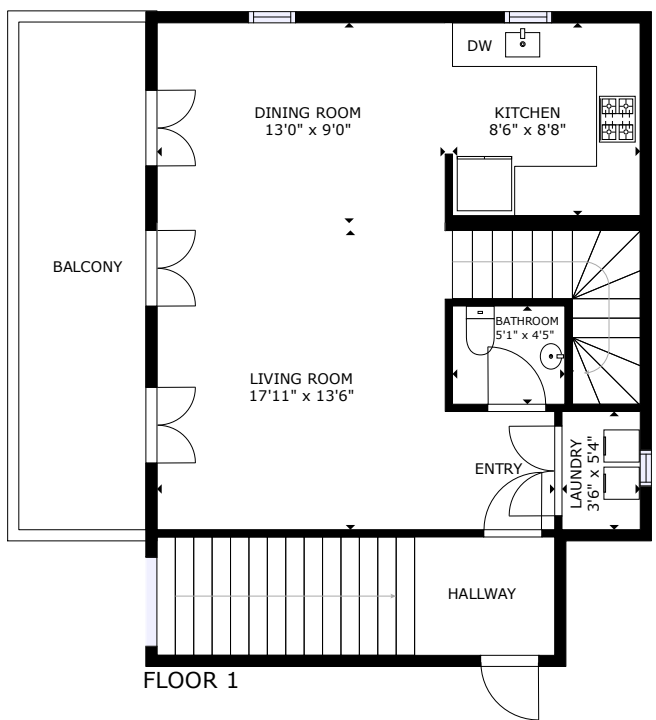

22 Iron Forge Alley

Charleston, SC 29403

GROSS INTERNAL AREA
FLOOR 1: 599 sq. ft, FLOOR 2: 515 sq. ft,
FLOOR 3: 366 sq. ft, TOTAL: 1,480 sq. ft
SIZES AND DIMENSIONS ARE APPROXIMATE, ACTUAL MAY VARY.

22 Iron Forge Alley

Charleston, SC 29403

FLOOR 1

GROSS INTERNAL AREA
FLOOR 1: 599 sq. ft, FLOOR 2: 515 sq. ft,
FLOOR 3: 366 sq. ft, TOTAL: 1,480 sq. ft
SIZES AND DIMENSIONS ARE APPROXIMATE, ACTUAL MAY VARY.

22 Iron Forge Alley

Charleston, SC 29403

FLOOR 2

GROSS INTERNAL AREA
FLOOR 1: 599 sq. ft, FLOOR 2: 515 sq. ft,
FLOOR 3: 366 sq. ft, TOTAL: 1,480 sq. ft
SIZES AND DIMENSIONS ARE APPROXIMATE, ACTUAL MAY VARY.

22 Iron Forge Alley

Charleston, SC 29403

FLOOR 3

GROSS INTERNAL AREA
FLOOR 1: 599 sq. ft, FLOOR 2: 515 sq. ft,
FLOOR 3: 366 sq. ft, TOTAL: 1,480 sq. ft
SIZES AND DIMENSIONS ARE APPROXIMATE, ACTUAL MAY VARY.