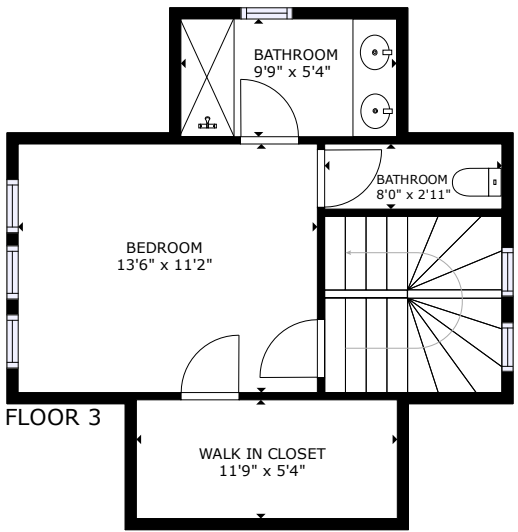

22 Iron Forge Alley

Charleston, SC 29403

GROSS INTERNAL AREA
FLOOR 1: 599 sq. ft, FLOOR 2: 515 sq. ft,
FLOOR 3: 366 sq. ft, TOTAL: 1,480 sq. ft
SIZES AND DIMENSIONS ARE APPROXIMATE, ACTUAL MAY VARY.

22 Iron Forge Alley

Charleston, SC 29403

FLOOR 1

GROSS INTERNAL AREA
FLOOR 1: 599 sq. ft, FLOOR 2: 515 sq. ft,
FLOOR 3: 366 sq. ft, TOTAL: 1,480 sq. ft
SIZES AND DIMENSIONS ARE APPROXIMATE, ACTUAL MAY VARY.

22 Iron Forge Alley

Charleston, SC 29403

FLOOR 2

GROSS INTERNAL AREA
FLOOR 1: 599 sq. ft, FLOOR 2: 515 sq. ft,
FLOOR 3: 366 sq. ft, TOTAL: 1,480 sq. ft
SIZES AND DIMENSIONS ARE APPROXIMATE, ACTUAL MAY VARY.

22 Iron Forge Alley

Charleston, SC 29403

FLOOR 3

GROSS INTERNAL AREA
FLOOR 1: 599 sq. ft, FLOOR 2: 515 sq. ft,
FLOOR 3: 366 sq. ft, TOTAL: 1,480 sq. ft
SIZES AND DIMENSIONS ARE APPROXIMATE, ACTUAL MAY VARY.