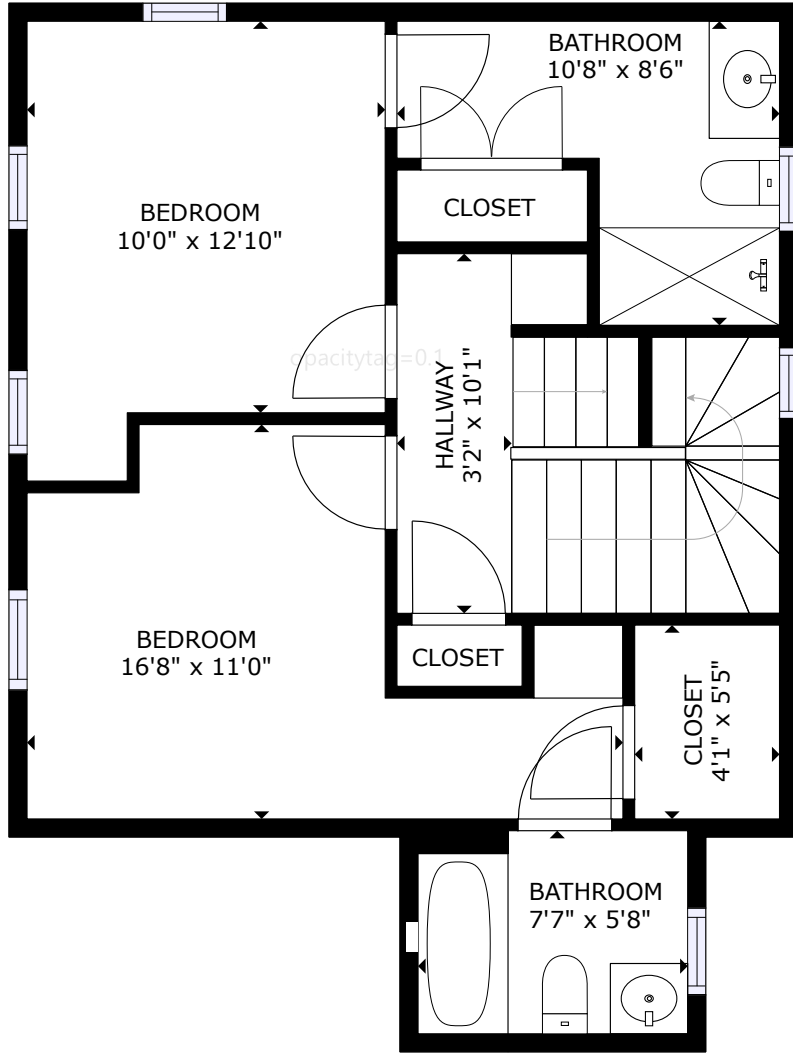

22 Iron Forge Alley

Charleston, SC 29403

GROSS INTERNAL AREA
FLOOR 1: 599 sq. ft, FLOOR 2: 515 sq. ft,
FLOOR 3: 366 sq. ft, TOTAL: 1,480 sq. ft
SIZES AND DIMENSIONS ARE APPROXIMATE, ACTUAL MAY VARY.

22 Iron Forge Alley

Charleston, SC 29403

FLOOR 1

GROSS INTERNAL AREA
FLOOR 1: 599 sq. ft, FLOOR 2: 515 sq. ft,
FLOOR 3: 366 sq. ft, TOTAL: 1,480 sq. ft
SIZES AND DIMENSIONS ARE APPROXIMATE, ACTUAL MAY VARY.

22 Iron Forge Alley

Charleston, SC 29403

FLOOR 2

GROSS INTERNAL AREA
FLOOR 1: 599 sq. ft, FLOOR 2: 515 sq. ft,
FLOOR 3: 366 sq. ft, TOTAL: 1,480 sq. ft
SIZES AND DIMENSIONS ARE APPROXIMATE, ACTUAL MAY VARY.

22 Iron Forge Alley

Charleston, SC 29403

FLOOR 3

GROSS INTERNAL AREA
FLOOR 1: 599 sq. ft, FLOOR 2: 515 sq. ft,
FLOOR 3: 366 sq. ft, TOTAL: 1,480 sq. ft
SIZES AND DIMENSIONS ARE APPROXIMATE, ACTUAL MAY VARY.