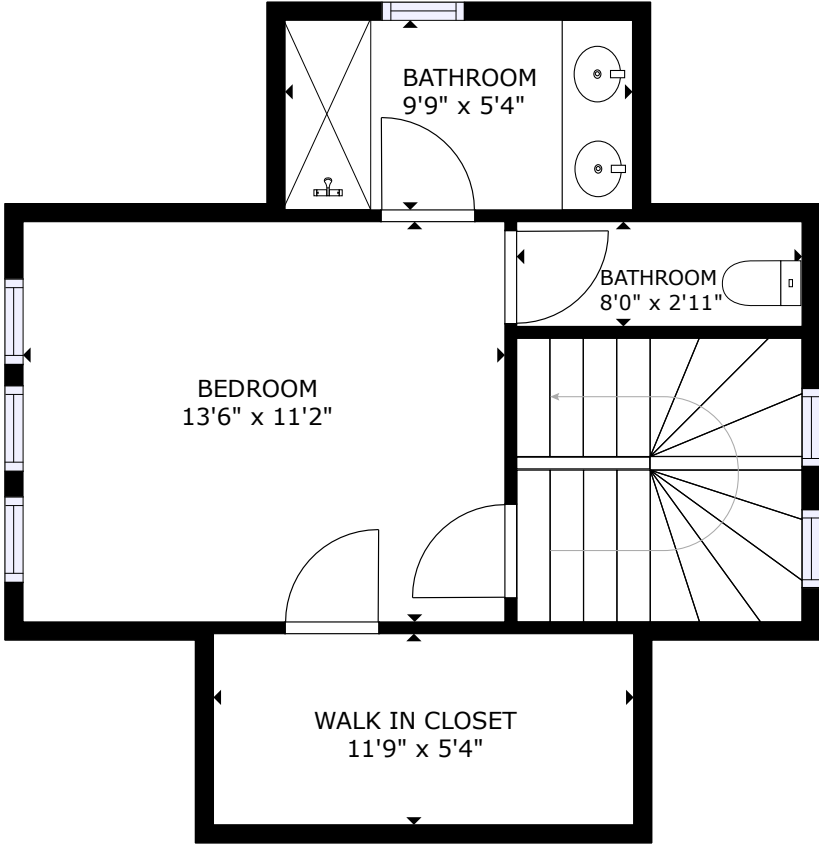

22 Iron Forge Alley

Charleston, SC 29403

GROSS INTERNAL AREA
FLOOR 1: 599 sq. ft, FLOOR 2: 515 sq. ft,
FLOOR 3: 366 sq. ft, TOTAL: 1,480 sq. ft
SIZES AND DIMENSIONS ARE APPROXIMATE, ACTUAL MAY VARY.

22 Iron Forge Alley

Charleston, SC 29403

FLOOR 1

GROSS INTERNAL AREA
FLOOR 1: 599 sq. ft, FLOOR 2: 515 sq. ft,
FLOOR 3: 366 sq. ft, TOTAL: 1,480 sq. ft
SIZES AND DIMENSIONS ARE APPROXIMATE, ACTUAL MAY VARY.

22 Iron Forge Alley

Charleston, SC 29403

FLOOR 2

GROSS INTERNAL AREA
FLOOR 1: 599 sq. ft, FLOOR 2: 515 sq. ft,
FLOOR 3: 366 sq. ft, TOTAL: 1,480 sq. ft
SIZES AND DIMENSIONS ARE APPROXIMATE, ACTUAL MAY VARY.

22 Iron Forge Alley

Charleston, SC 29403

FLOOR 3

GROSS INTERNAL AREA
FLOOR 1: 599 sq. ft, FLOOR 2: 515 sq. ft,
FLOOR 3: 366 sq. ft, TOTAL: 1,480 sq. ft
SIZES AND DIMENSIONS ARE APPROXIMATE, ACTUAL MAY VARY.