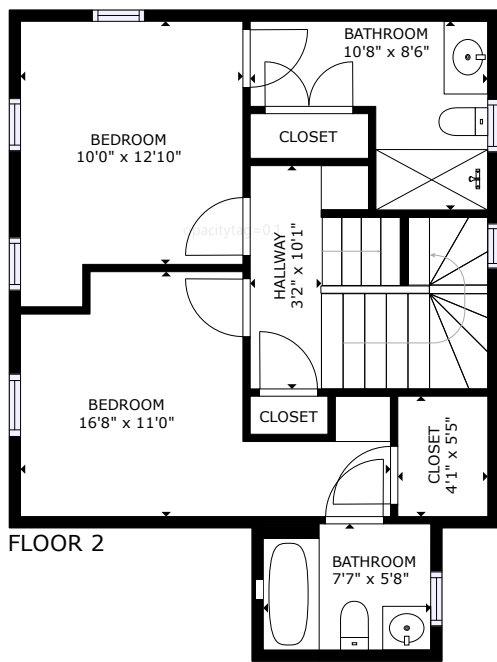

22 Iron Forge Alley

Charleston, SC 29403

GROSS INTERNAL AREA
FLOOR 1: 599 sq. ft, FLOOR 2: 515 sq. ft,
FLOOR 3: 366 sq. ft, TOTAL: 1,480 sq. ft
SIZES AND DIMENSIONS ARE APPROXIMATE, ACTUAL MAY VARY.

22 Iron Forge Alley

Charleston, SC 29403

FLOOR 1

GROSS INTERNAL AREA
FLOOR 1: 599 sq. ft, FLOOR 2: 515 sq. ft,
FLOOR 3: 366 sq. ft, TOTAL: 1,480 sq. ft
SIZES AND DIMENSIONS ARE APPROXIMATE, ACTUAL MAY VARY.

22 Iron Forge Alley

Charleston, SC 29403

FLOOR 2

GROSS INTERNAL AREA
FLOOR 1: 599 sq. ft, FLOOR 2: 515 sq. ft,
FLOOR 3: 366 sq. ft, TOTAL: 1,480 sq. ft
SIZES AND DIMENSIONS ARE APPROXIMATE, ACTUAL MAY VARY.

22 Iron Forge Alley

Charleston, SC 29403

FLOOR 3

GROSS INTERNAL AREA
FLOOR 1: 599 sq. ft, FLOOR 2: 515 sq. ft,
FLOOR 3: 366 sq. ft, TOTAL: 1,480 sq. ft
SIZES AND DIMENSIONS ARE APPROXIMATE, ACTUAL MAY VARY.