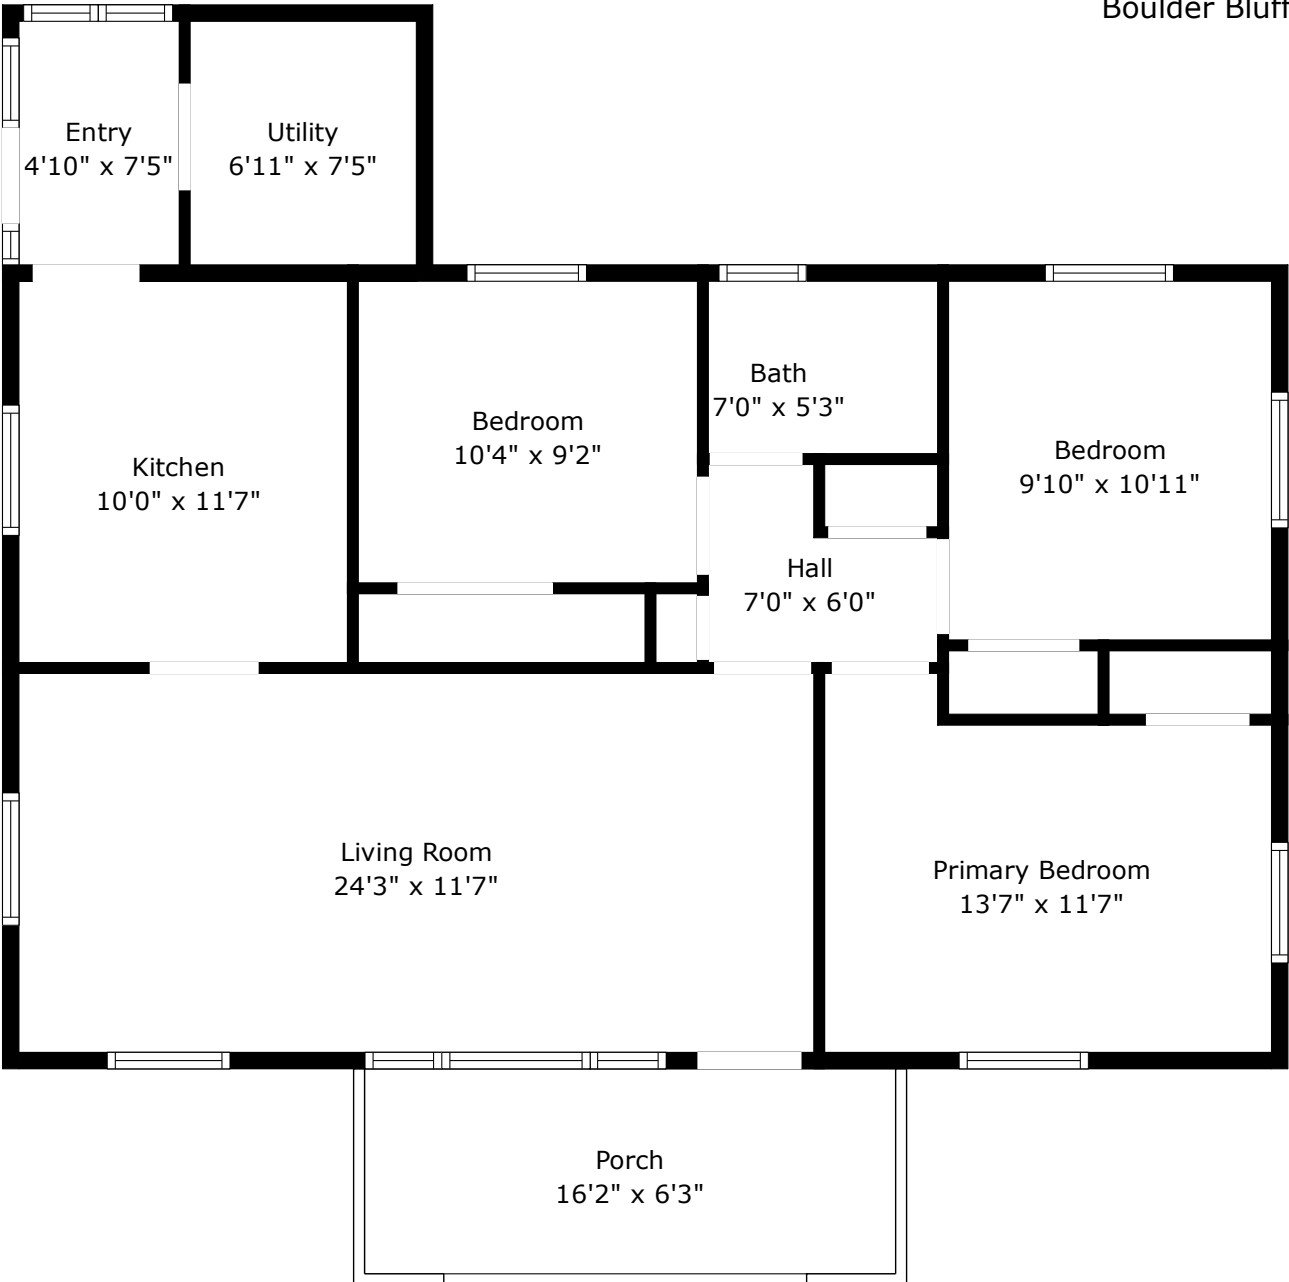

340 Annette Drive
Boulder Bluff | Goose Creek, SC 29445

TOTAL: 994 sq. ft
FLOOR 1: 994 sq. ft
EXCLUDED AREAS: PORCH: 101 sq. ft

Floor Plan Created By Cubicasa App. Measurements Deemed Highly Reliable But Not Guaranteed.