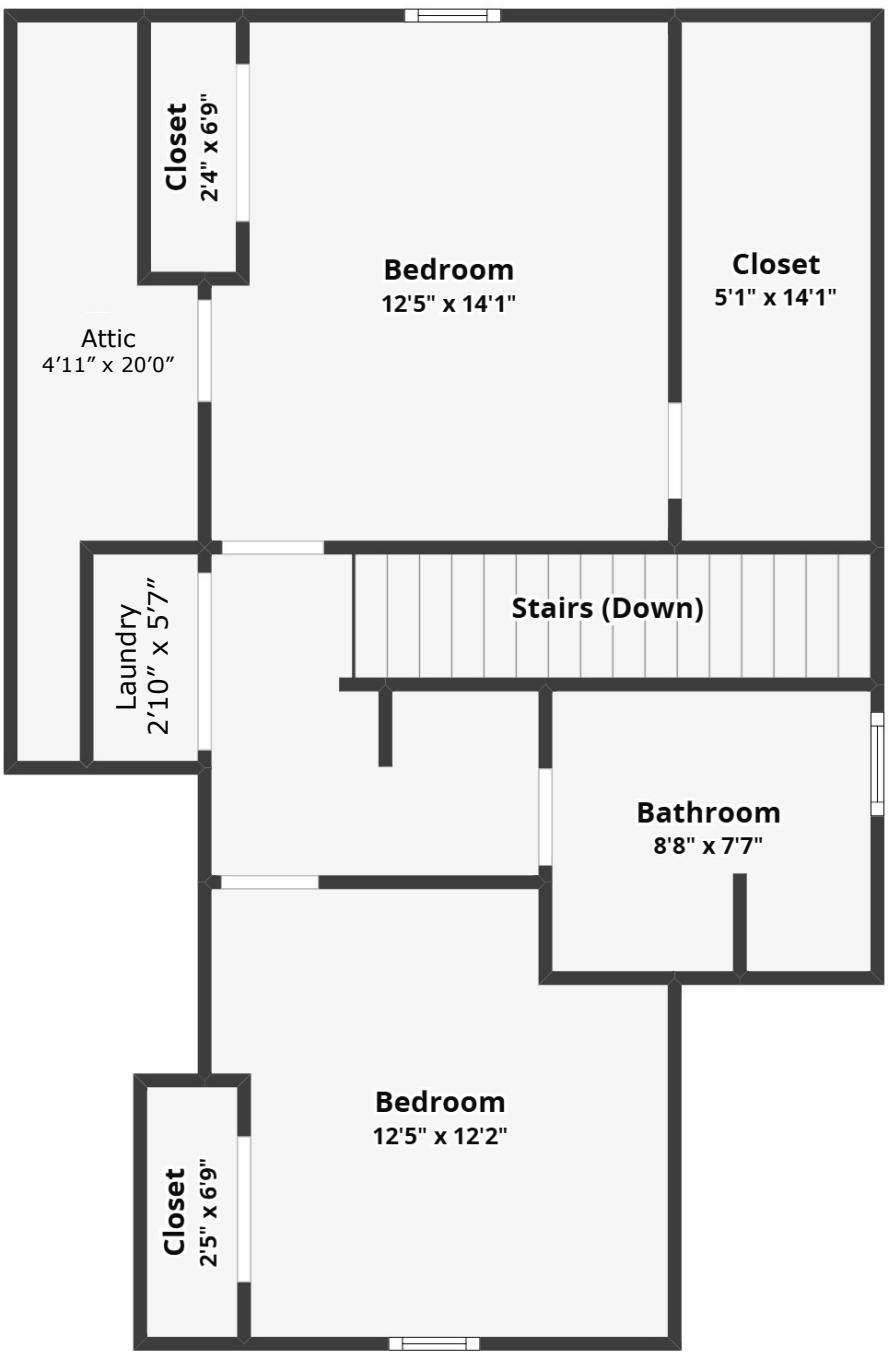

# 123 White Picket Lane

Scotch Range | Summerville, SC 29483

All dimensions are approximate and subject to independent verification

All dimensions are approximate and subject to independent verification

# 123 White Picket Lane

Scotch Range | Summerville, SC 29483

Floor 1

All dimensions are approximate and subject to independent verification

# 123 White Picket Lane

Scotch Range | Summerville, SC 29483

Floor 2

All dimensions are approximate and subject to independent verification