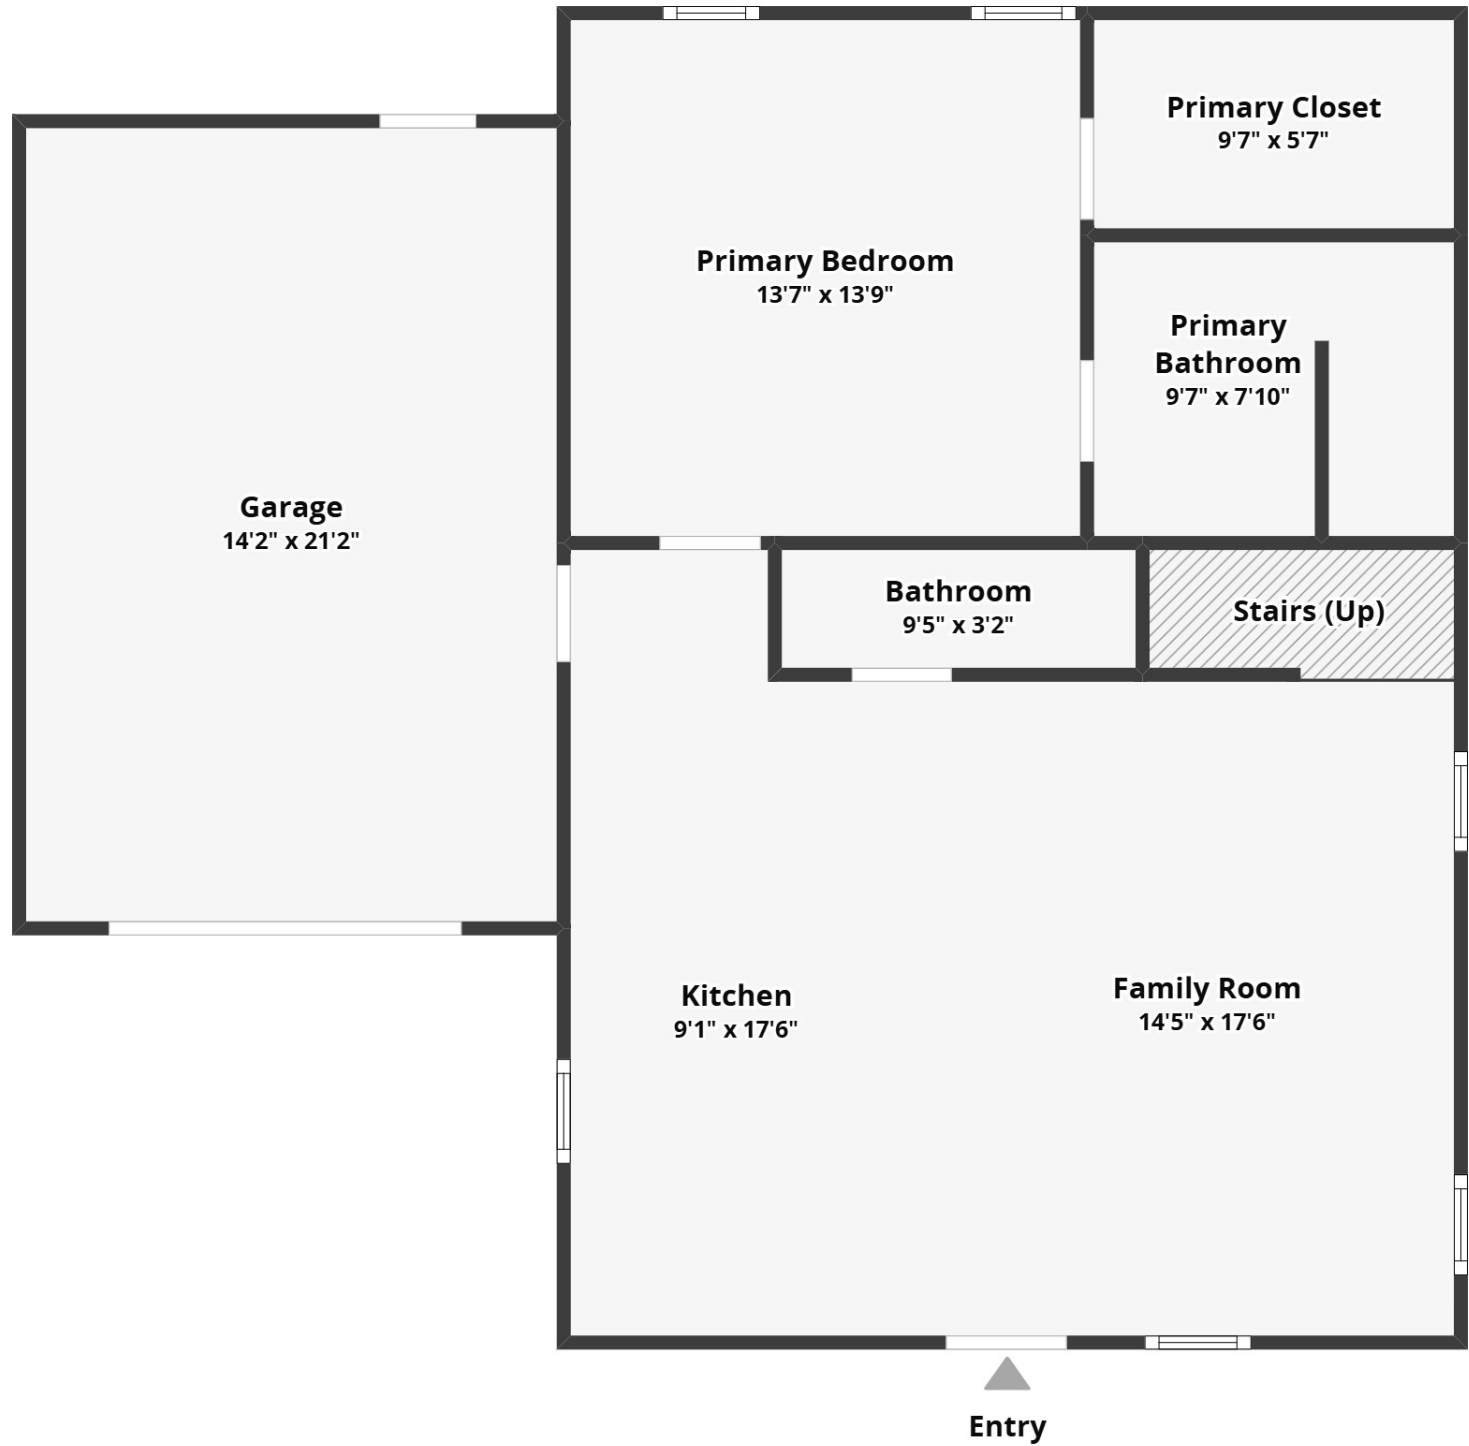

# 123 White Picket Lane

Scotch Range | Summerville, SC 29483

All dimensions are approximate and subject to independent verification

All dimensions are approximate and subject to independent verification

# 123 White Picket Lane

Scotch Range | Summerville, SC 29483

Floor 1

All dimensions are approximate and subject to independent verification

# 123 White Picket Lane

Scotch Range | Summerville, SC 29483

Floor 2

All dimensions are approximate and subject to independent verification