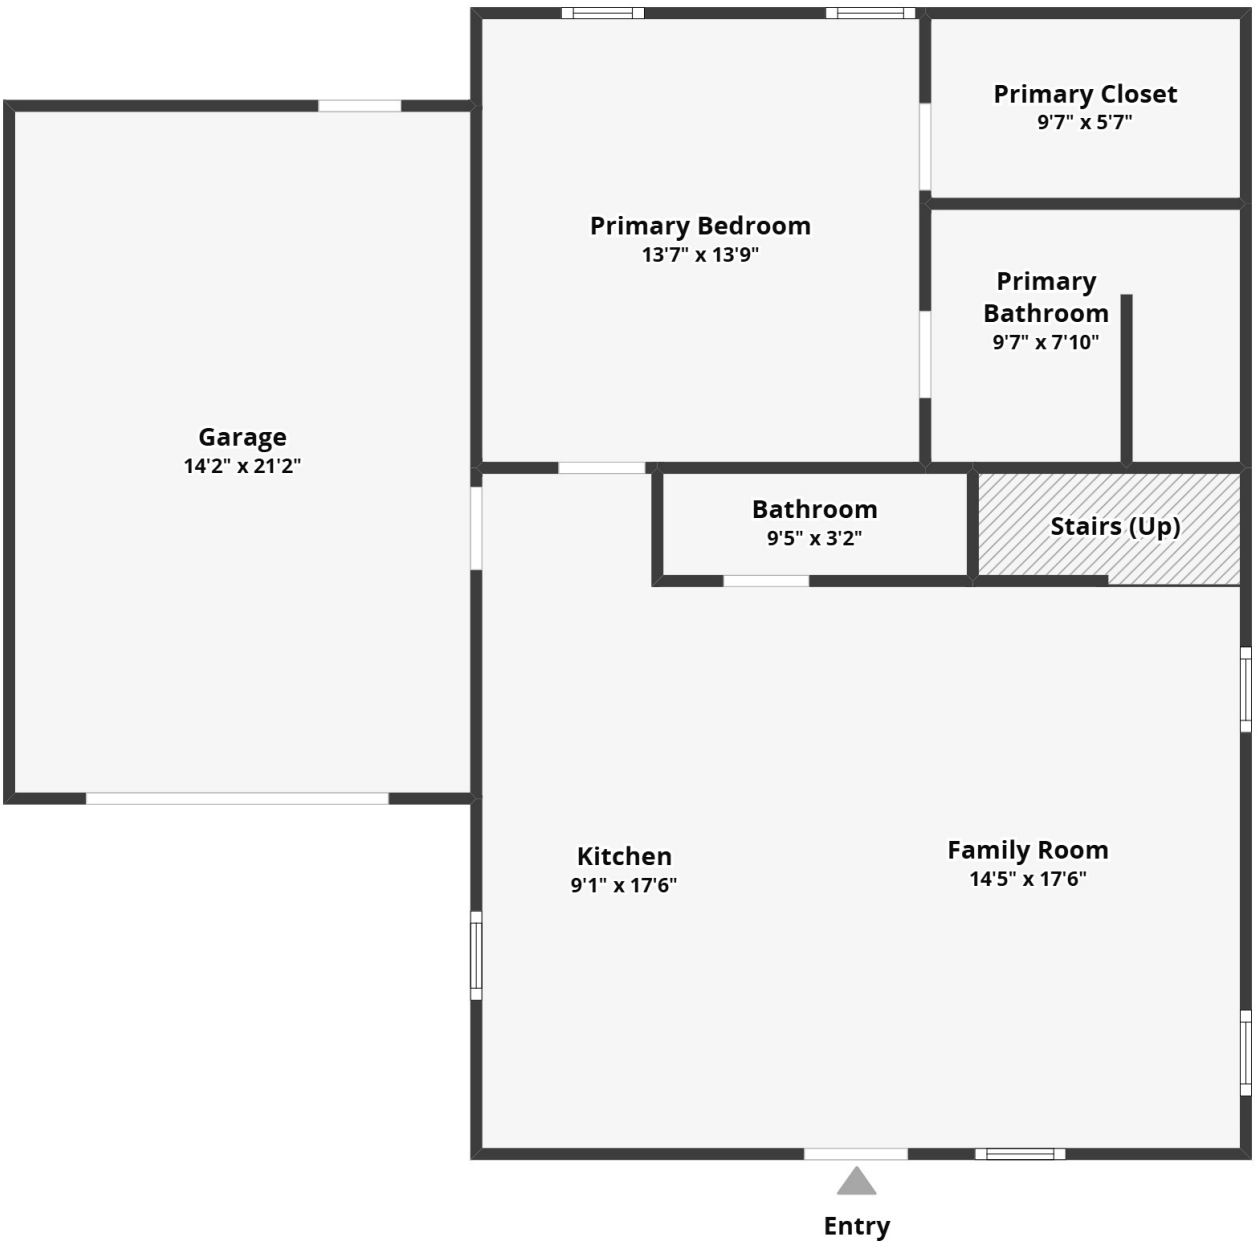

# 123 White Picket Lane

Scotch Range | Summerville, SC 29483

All dimensions are approximate and subject to independent verification

All dimensions are approximate and subject to independent verification

# 123 White Picket Lane

Scotch Range | Summerville, SC 29483

Floor 1

All dimensions are approximate and subject to independent verification

# 123 White Picket Lane

Scotch Range | Summerville, SC 29483

Floor 2

All dimensions are approximate and subject to independent verification