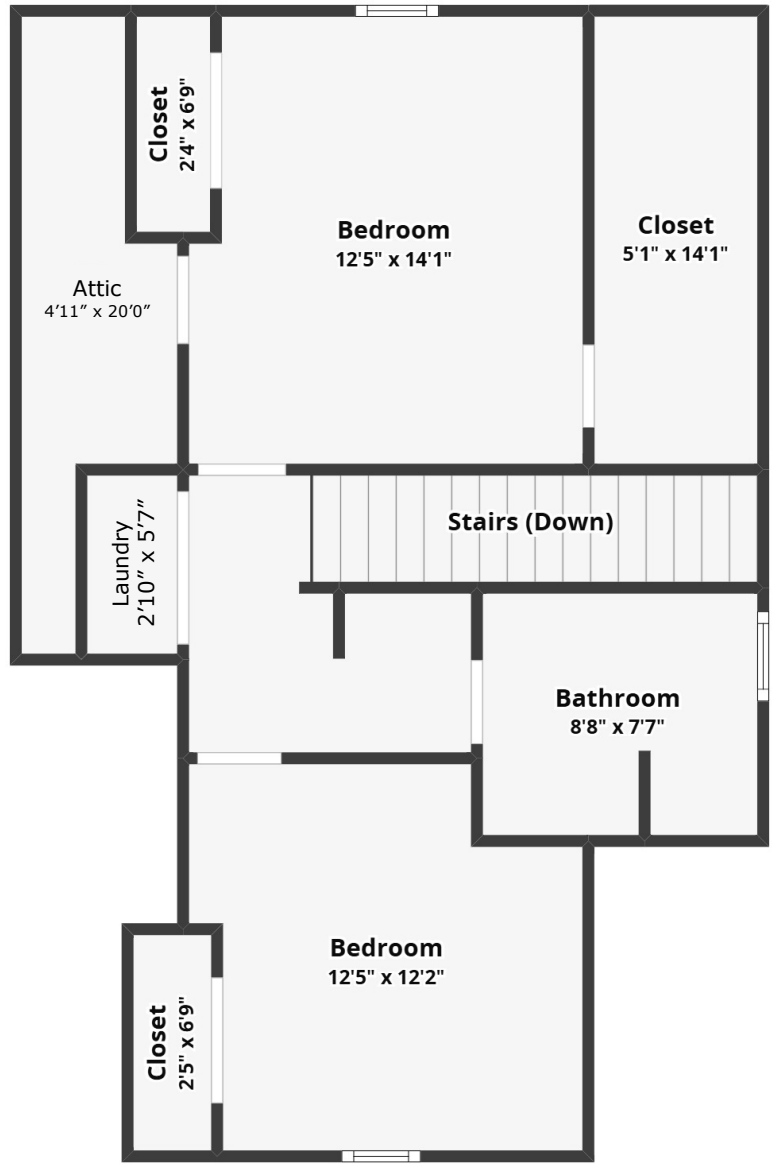

# 123 White Picket Lane

Scotch Range | Summerville, SC 29483

All dimensions are approximate and subject to independent verification

All dimensions are approximate and subject to independent verification

# 123 White Picket Lane

Scotch Range | Summerville, SC 29483

Floor 1

All dimensions are approximate and subject to independent verification

# 123 White Picket Lane

Scotch Range | Summerville, SC 29483

Floor 2

All dimensions are approximate and subject to independent verification