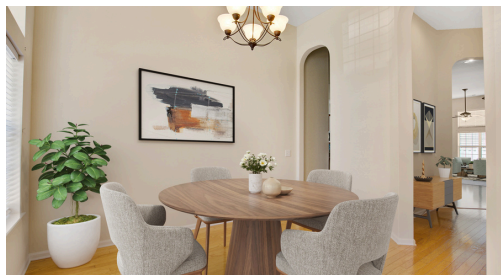

## PROPERTY DESCRIPTION

Seller offering **\$15,000 in flex money** for closing costs, rate buy-down, or cosmetic updates. This charming **1.5-story home** on a corner lot features a Southern front porch, screened back porch, fenced yard, and **2,300+ sq. ft.** of light-filled living unfolds. Main-level bedrooms plus an upstairs suite make this home spacious and versatile.