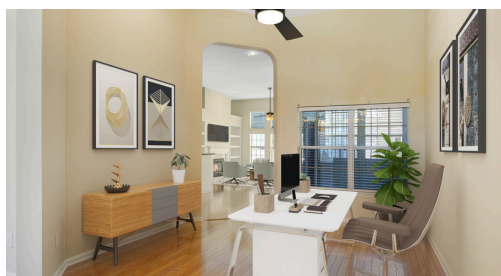

## PROPERTY DESCRIPTION

Seller offering **\$15,000 in flex money** for closing costs, rate buy-down, or cosmetic updates. This charming **1.5-story home** on a corner lot features a Southern front porch, screened back porch, fenced yard, and **2,300+ sq. ft.** of light-filled living unfolds. Main-level bedrooms plus an upstairs suite make this home spacious and versatile.