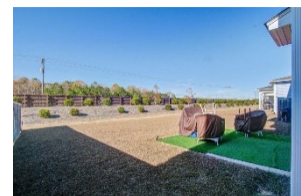

Ready for Entertaining

135 Winding Grove Lane

The Groves of Berkeley | Moncks Corner, SC 29461 | MLS# 25032963 | \$465,000

This Aspen floorplan by Beazer is just 1 year old. If entertaining is in your future, this home is ready. Enter into the 2 story foyer w/flex space that can be an office, or formal living, etc. Separate dining and a butler's pantry, walk-in pantry and large kitchen with ample granite counter space, large island and electric range, microwave, dishwasher and refrigerator. The great room is directly off the kitchen which allows open conversation and never missing a moment when entertaining.

Primary bedroom is upstairs with tub & separate shower, two walk-in closets & dual vanity . There is a loft and 3 more good sized rooms and two bathrooms. One Bedroom has its own ensuite bath. With plenty of space to spread out, or grow into, this home has so much to offer. With new restaurants, Publix, gas stations and a main thoroughfare within walking distance, what more could you ask for. Seller is open to concessions. Bring all offers.