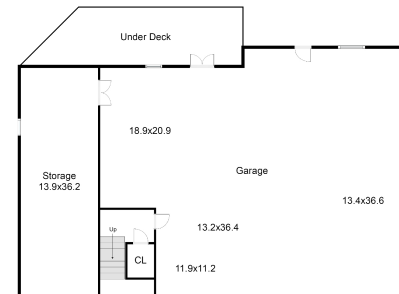

Virtual Tour: www.seetheproperty.com/284203

DESCRIPTION & DETAILS

A beautiful home located on the 10th fairway of the famous Links Course in Wild Dunes. You will immediately be impressed with the lawn and landscaping of this cul-de-sac residence. Home has been completely renovated and includes new kitchen stainless appliances, granite counter tops, custom cabinets and more. Hardwood floors throughout the downstairs that features an open floor plan great for entertaining. Large dining room and vaulted ceiling great room with fireplace and lots of windows. A first floor master is spacious, his/hers closets, updated bathroom and more. An enclosed sun porch where you are likely to spend most of your time. Second floor boasts a second master suite and three more bedrooms, two baths. Second floor boasts a second master suite and three more bedrooms, two baths.

First Floor

Second Floor

Lower Level/Garage

20 Dune Ridge Lane
Isle of Palms, SC 29451

First Floor

Second Floor

Lower Level/Garage