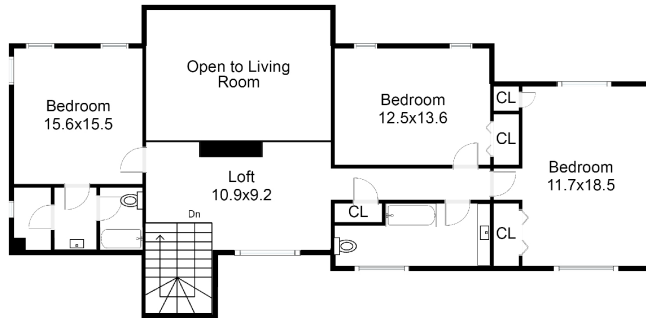

Virtual Tour: www.seetheproperty.com/284203

DESCRIPTION & DETAILS

A beautiful home located on the 10th fairway of the famous Links Course in Wild Dunes. You will immediately be impressed with the lawn and landscaping of this cul-de-sac residence. Home has been completely renovated and includes new kitchen stainless appliances, granite counter tops, custom cabinets and more. Hardwood floors throughout the downstairs that features an open floor plan great for entertaining. Large dining room and vaulted ceiling great room with fireplace and lots of windows. A first floor master is spacious, his/hers closets, updated bathroom and more. An enclosed sun porch where you are likely to spend most of your time. Second floor boasts a second master suite and three more bedrooms, two baths. Second floor boasts a second master suite and three more bedrooms, two baths.

First Floor

Second Floor

Lower Level/Garage

20 Dune Ridge Lane
Isle of Palms, SC 29451

First Floor

Second Floor

Lower Level/Garage