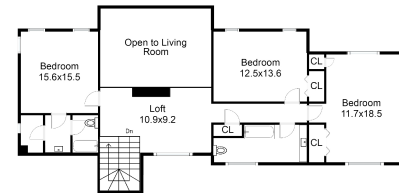

Virtual Tour: www.seetheproperty.com/284203

DESCRIPTION & DETAILS

A beautiful home located on the 10th fairway of the famous Links Course in Wild Dunes. You will immediately be impressed with the lawn and landscaping of this cul-de-sac residence. Home has been completely renovated and includes new kitchen stainless appliances, granite counter tops, custom cabinets and more. Hardwood floors throughout the downstairs that features an open floor plan great for entertaining. Large dining room and vaulted ceiling great room with fireplace and lots of windows. A first floor master is spacious, his/hers closets, updated bathroom and more. An enclosed sun porch where you are likely to spend most of your time. Second floor boasts a second master suite and three more bedrooms, two baths. Second floor boasts a second master suite and three more bedrooms, two baths.

First Floor

Second Floor

Lower Level/Garage

20 Dune Ridge Lane
Isle of Palms, SC 29451

First Floor

Second Floor

Lower Level/Garage