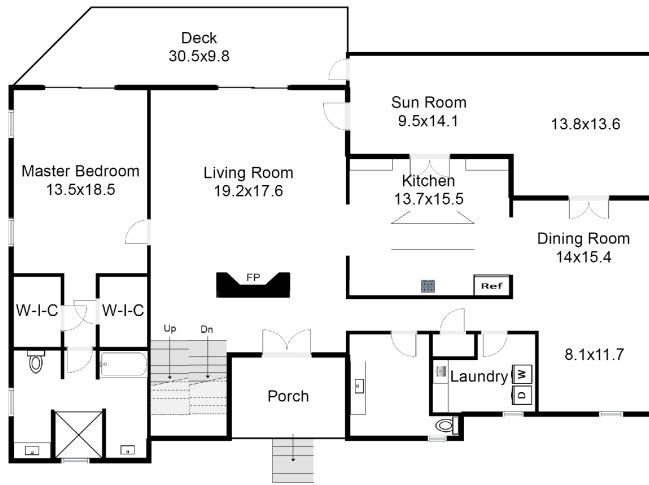

Virtual Tour: www.seetheproperty.com/284203

DESCRIPTION & DETAILS

A beautiful home located on the 10th fairway of the famous Links Course in Wild Dunes. You will immediately be impressed with the lawn and landscaping of this cul-de-sac residence. Home has been completely renovated and includes new kitchen stainless appliances, granite counter tops, custom cabinets and more. Hardwood floors throughout the downstairs that features an open floor plan great for entertaining. Large dining room and vaulted ceiling great room with fireplace and lots of windows. A first floor master is spacious, his/hers closets, updated bathroom and more. An enclosed sun porch where you are likely to spend most of your time. Second floor boasts a second master suite and three more bedrooms, two baths. Second floor boasts a second master suite and three more bedrooms, two baths.

First Floor

Second Floor

Lower Level/Garage

20 Dune Ridge Lane
Isle of Palms, SC 29451

First Floor

Second Floor

Lower Level/Garage