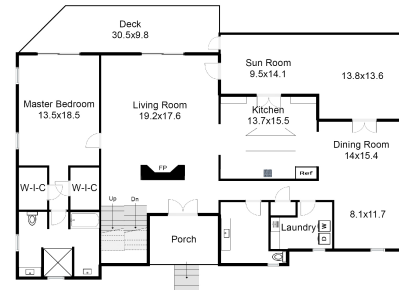

Virtual Tour: www.seetheproperty.com/284203

DESCRIPTION & DETAILS

A beautiful home located on the 10th fairway of the famous Links Course in Wild Dunes. You will immediately be impressed with the lawn and landscaping of this cul-de-sac residence. Home has been completely renovated and includes new kitchen stainless appliances, granite counter tops, custom cabinets and more. Hardwood floors throughout the downstairs that features an open floor plan great for entertaining. Large dining room and vaulted ceiling great room with fireplace and lots of windows. A first floor master is spacious, his/hers closets, updated bathroom and more. An enclosed sun porch where you are likely to spend most of your time. Second floor boasts a second master suite and three more bedrooms, two baths. Second floor boasts a second master suite and three more bedrooms, two baths.

First Floor

Second Floor

Lower Level/Garage

20 Dune Ridge Lane
Isle of Palms, SC 29451

First Floor

Second Floor

Lower Level/Garage