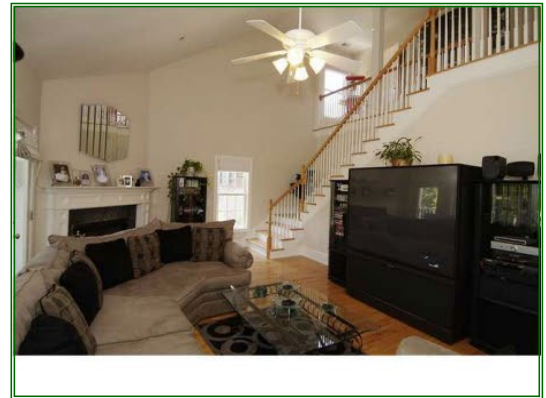

Executive Home w/Views!

~Rivertowne~
2480 Riverbluff Lane

- *Open floor plan*
- *Large, private lot*
- *Brazilian Cherry floors*
- *Eat-in kitchen & center island*
- *Dual staircases*
- *Double porches incl. upper deck*
- *Spacious sunroom*
- *Wando River views*