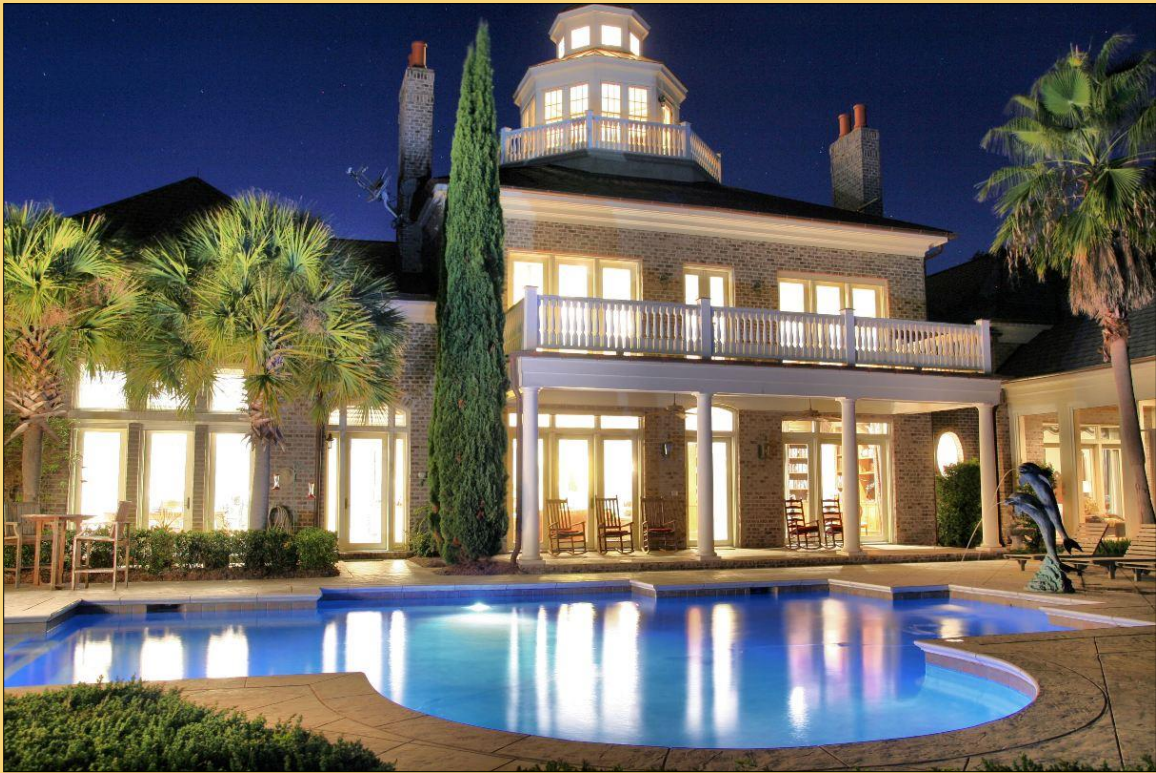

## Magnificent Deep Water Home

2765 Anchor Watch ~ Wadmalaw Island, SC

Offered at **\$2,750,000** MLS 1212482

- 7000 sq ft on 4 acres
- 4 bedroom 5.5 bath
- Short 100' dock w/ 30ft floater
- 12 Ft deep water at low tide
- Pool and spa
- Private gated community
- Large Gourmet Kitchen
- Billiards Room
- Private Theatre
- Master Bedroom on 1st floor
- 4 car garage
- Extensive security & electronics
- Automatic hurricane shutters
- Only 25 minutes from MUSC