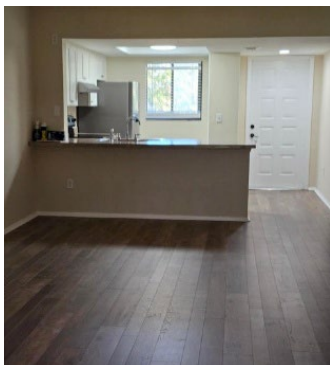

Rick Willis

843-327-3017 rwillisteam@gmail.com The Group, LLC