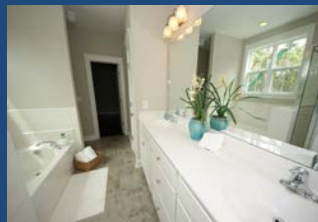

Brand New
Construction

3741 Tip Lane
Cottages at Copahee
Mount Pleasant, SC 29466
MLS# 15027355 :: \$497,100

New Construction in Mount Pleasant ready now! Large, deep lots that back up to Copahee Sound! The RICHMOND floor plan is four bedrooms and four and a half bathrooms. The kitchen features 42" inch birch cabinets with crown moulding and brushed nickel hardware, stainless steel appliances and granite countertops. Hardwood flooring is included in the downstairs main living area with a wood burning fireplace. The downstairs and owners suite shows a separate tub and shower with a double bowl vanity. Many additional features for this elevated home include cement plank siding, fully sodded landscaped yard, Sherwin Williams Historic Colors palette and 2-10 Warranty. Take advantage of country living with convenience to shopping and restaurants as well as the Mt. Pleasant Rec Dept.