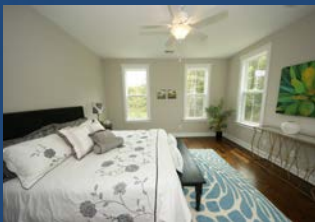

Brand New
Construction

3741 Tip Lane
Cottages at Copahee
Mount Pleasant, SC 29466
MLS# 15027355 :: \$497,100

New Construction in Mount Pleasant ready now! Large, deep lots that back up to Copahee Sound! The RICHMOND floor plan is four bedrooms and four and a half bathrooms. The kitchen features 42" inch birch cabinets with crown moulding and brushed nickel hardware, stainless steel appliances and granite countertops. Hardwood flooring is included in the downstairs main living area with a wood burning fireplace. The downstairs and owners suite shows a separate tub and shower with a double bowl vanity. Many additional features for this elevated home include cement plank siding, fully sodded landscaped yard, Sherwin Williams Historic Colors palette and 2-10 Warranty. Take advantage of country living with convenience to shopping and restaurants as well as the Mt. Pleasant Rec Dept.