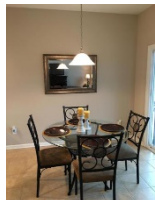

Price Reduction!

444 Gianna Lane

Sophia Landing
Goose Creek, SC 29445

MLS# 17001993
$247,000

***** This beautiful home has just been reduced in price!!!! *****

Seller is also putting $500 towards closing costs***This house features the master down with a 2-story great room with beautiful 18 ft ceilings. You are welcomed with beautiful archways and columns in the foyer. This home features a gourmet kitchen with 42" staggered cabinets, quartz counters and stainless steel appliances. The first floor features hard wood and a wonderful covered porch off of the breakfast area. The master bathroom features a garden tub with a stand up shower. There are two additional bedrooms, a full bath and a cozy loft on the 2nd floor.

This is a beautiful MUST SEE home!!!!

Jennifer Miller | (520) 204-6040 | jmiller.truecarolinarealty@gmail.com | www.truecarolinarealty.com

True Carolina Realty | 7836 High Maple Circle | Charleston, SC 29418