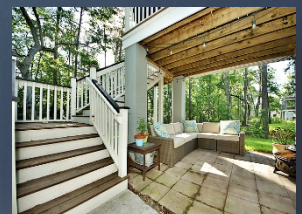

## 504 Sanders Farm Lane

Retreat at Beresford  
Wando, SC 29492

MLS# 16017028  
\$439,000

WITHIN THE DANIEL ISLAND SCHOOL DISTRICT! THIS HOME LOOKS LIKE IT WAS TAKEN STRAIGHT OUT OF THE PAGES OF COASTAL LIVING. 2,006 SF ELEVATED HOME WITH BEAUTIFUL FINISHES. THE WHITE KITCHEN FEATURES A GAS COOKTOP, STAINLESS STEEL WALL OVEN WITH MICROWAVE AND GLASS SUBWAY TILED BACKSPLASH. LOVELY WIDE PLANK DARK STAINED WOOD FLOORING THROUGHOUT THE FIRST FLOOR LOOKS CLASSY WITH THE WHITE TRIM. GRAND ENTRANCE WITH SOARING CEILINGS AND A LOFT OVERLOOKING THE LIVING ROOM! THE MASTER SUITE IS SPACIOUS AND ON THE MAIN FLOOR. THIS HOME FEATURES TONS OF EXTRAS AND SPACE INCLUDING A DRIVE-UNDER GARAGE!! THE LARGE LOT FEATURES BEAUTIFUL LIVE OAK TREES AND LOTS OF WOODS FOR PRIVACY!!