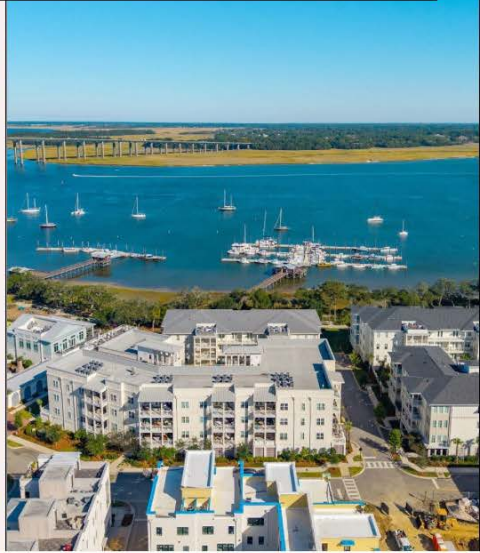

Saturday from 10 am - 1 pm!

OPEN HOUSE

600 Waterman St. Unit 732
Daniel Island, SC

2 BDRM | 2.5 BTH | 2,014 SQFT

OFFERED AT \$2.3M

MICHELLE ROSATO
— REAL ESTATE PROFESSIONAL —