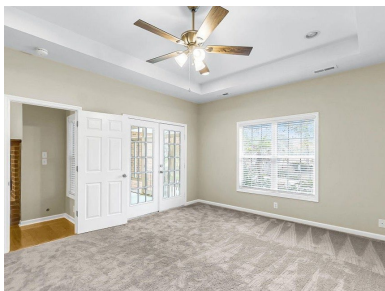

697 Hamlet Circle

Crowfield Plantation | Goose Creek, SC 29445

4 Bedrooms | 2 Bathrooms
2,894 Square Feet
MLS# 25019892
Now Offering at \$650,000

Welcome to your perfect sanctuary! This one is a rare find. A one owner 3-bedroom and frog can be 4 bedroom, all-brick one story home with oversized frog and three car garage. As you enter this beautiful home the gleaming hardwood floors will catch your eyes and then you will see the open concept.

You will also notice the new professionally painted walls with modern neutral colors and all trim and doors paint with fresh coat of with white trim. New light fixtures, new door knobs, and new ceiling fans throughout this great home. The tour is just getting started imagine waking up to relaxing view of your new in ground pool, lush greenery, enjoying the serene views of the 4th fairway of Crowfield golf course.