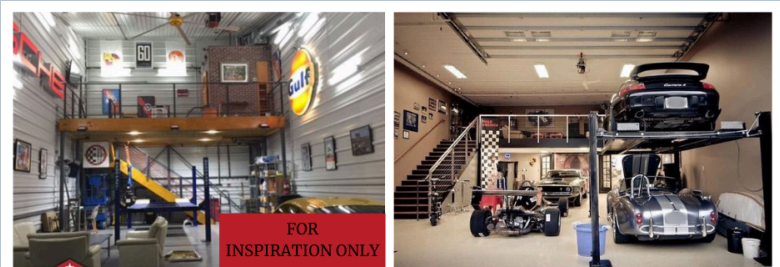

900 SF & up Luxury Garage Condos For Sale

GETAWAY GARAGE

- External Security Cameras
- 14' x 14' Overhead Door
- Insulated Walls, Doors, Ceiling
- 22' + Ceiling Height

- EXOTIC CARS
- BOATS / RVS / SPRINTERS
- Hunting/Fishing Lodge
- Organized Workspace
- Rough Plumb for Customization
- Just Past Seewee Outpost

Palmetto Suites
12 at 1200 sqft each
Starting at \$395K

Magnolia Suites
26 at 1000 sqft each
Starting at \$335K

Cooper Suites
8 at 900 sqft each
Starting at \$299K

*Pricing subject to change without notice