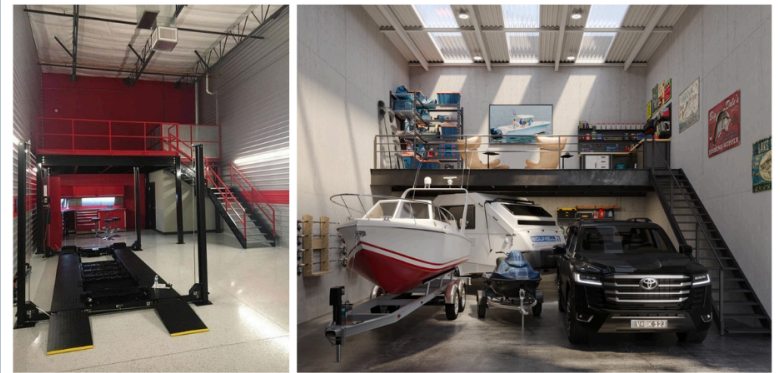

900 SF & up Luxury Garage Condos For Sale

GETAWAY GARAGE

- External Security Cameras
- 14' x 14' Overhead Door
- Insulated Walls, Doors, Ceiling
- 22' + Ceiling Height

- EXOTIC CARS
- BOATS / RVS / SPRINTERS
- Hunting/Fishing Lodge
- Organized Workspace
- Rough Plumb for Customization
- Just Past Seewee Outpost

Palmetto Suites
12 at 1200 sqft each
Starting at \$395K

Magnolia Suites
26 at 1000 sqft each
Starting at \$335K

Cooper Suites
8 at 900 sqft each
Starting at \$299K

*Pricing subject to change without notice