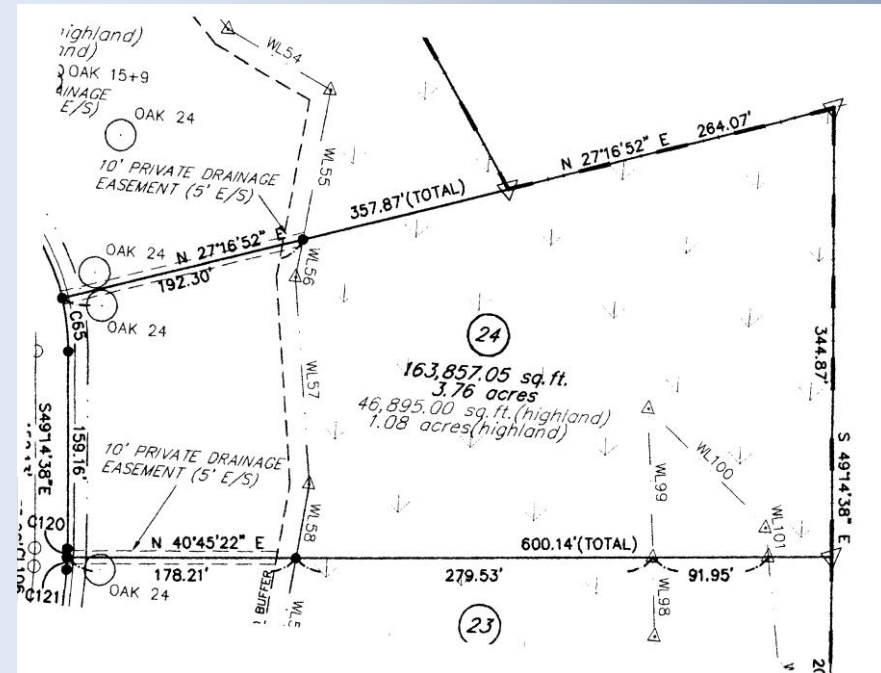

Estate Size Lot in Gated Community

0 Rhetts Way

Boyle Plantation

Summerville, SC

MLS# 1318847 ~ \$120,000

BUILD YOUR DREAM HOME ON THIS BEAUTIFUL WOODED 3.76 ACRE BUILDING SITE WITH 1.08 ACRES HIGHLAND. BOYLE PLANTATION IS A GATED COMMUNITY LOCATED ON HWY 165. THE SUBDIVISION CONSISTS OF 77 ESTATE BUILDING SITES RANGING IN SIZE FROM 1.78 TO 7.42 ACRES. NEW ASHLEY RIDGE HIGH SCHOOL ONLY ONE MILE AWAY IN DORCHESTER II SCHOOL DISTRICT. CLOSE PROXIMITY TO SUMMERVILLE, CHARLESTON AND WEST ASHLEY AREAS.